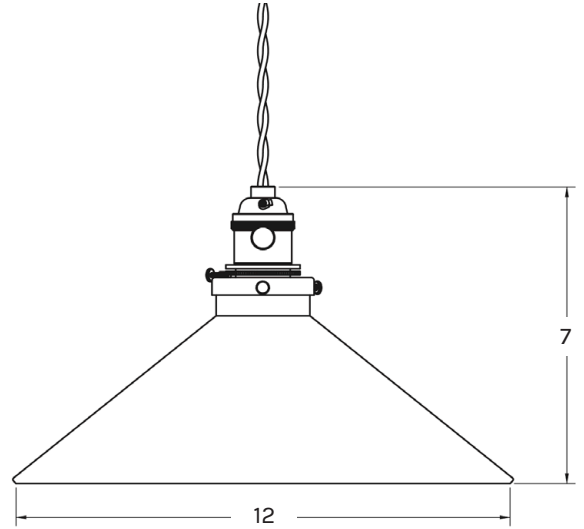

## NOTES

---

1. Dimming compatible.
2. Universal Mount
3. Dry location rated.
4. This item is made-to-order with a 10 - 12 week lead time.
5. Finish samples available upon request.

8" CONE

ISOMETRIC VIEW

- 8" Cone: 5.5" H / 8" DIA
- Cord Length: 10' L
- Canopy: 5" DIA

10" CONE

- 10" Cone: 6.75" H / 10" DIA
- Cord Length: 10' L
- Canopy: 5" DIA

12" CONE

- 12" Cone: 7" H / 12" DIA
- Cord Length: 10' L
- Canopy: 5" DIA

ISOMETRIC VIEW

18" CONE

- 18" Cone: 10" H / 18" DIA
- Cord + Chain Length: 3' L
- Canopy: 5" DIA

10" CONVEX

- 3.25" H / 10" DIA
- Cord Length: 10' L
- Canopy: 5" DIA

ISOMETRIC VIEW

10" FLAT

- 10" Flat: 5" H / 10" DIA
- Cord Length: 10' L
- Canopy: 5" DIA

12" FLAT

ISOMETRIC VIEW

- 12" Flat: 5.5" H / 12" DIA
- Cord Length: 10' L
- Canopy: 5" DIA