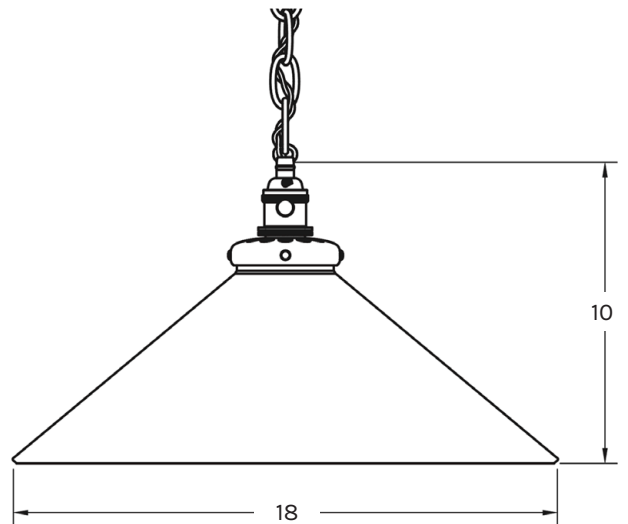

## NOTES

---

1. Dimming compatible.
2. Universal Mount
3. Dry location rated.
4. This item is made-to-order with a 10 - 12 week lead time.
5. Finish samples available upon request.

8" CONE

ISOMETRIC VIEW

- 8" Cone: 5.5" H / 8" DIA
- Cord Length: 10' L
- Canopy: 5" DIA

10" CONE

- 10" Cone: 6.75" H / 10" DIA
- Cord Length: 10' L
- Canopy: 5" DIA

12" CONE

- 12" Cone: 7" H / 12" DIA
- Cord Length: 10' L
- Canopy: 5" DIA

ISOMETRIC VIEW

18" CONE

- 18" Cone: 10" H / 18" DIA
- Cord + Chain Length: 3' L
- Canopy: 5" DIA

10" CONVEX

- 3.25" H / 10" DIA
- Cord Length: 10' L
- Canopy: 5" DIA

ISOMETRIC VIEW

10" FLAT

- 10" Flat: 5" H / 10" DIA
- Cord Length: 10' L
- Canopy: 5" DIA

12" FLAT

ISOMETRIC VIEW

- 12" Flat: 5.5" H / 12" DIA
- Cord Length: 10' L
- Canopy: 5" DIA