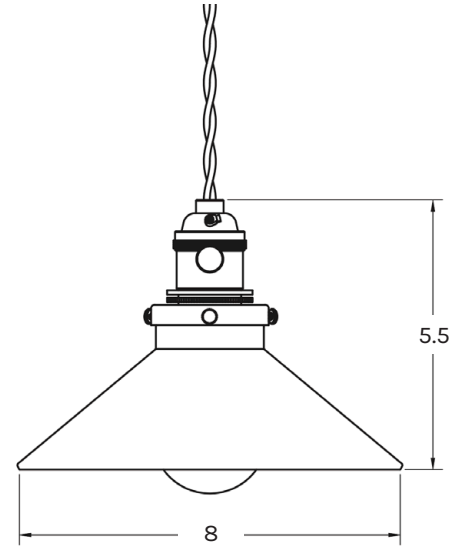

## NOTES

---

1. Dimming compatible.
2. Universal Mount
3. Dry location rated.
4. This item is made-to-order with a 10 - 12 week lead time.
5. Finish samples available upon request.

8" CONE

ISOMETRIC VIEW

- 8" Cone: 5.5" H / 8" DIA
- Cord Length: 10' L
- Canopy: 5" DIA

10" CONE

- 10" Cone: 6.75" H / 10" DIA
- Cord Length: 10' L
- Canopy: 5" DIA

12" CONE

- 12" Cone: 7" H / 12" DIA
- Cord Length: 10' L
- Canopy: 5" DIA

ISOMETRIC VIEW

18" CONE

- 18" Cone: 10" H / 18" DIA
- Cord + Chain Length: 3' L
- Canopy: 5" DIA

10" CONVEX

- 3.25" H / 10" DIA
- Cord Length: 10' L
- Canopy: 5" DIA

ISOMETRIC VIEW

10" FLAT

- 10" Flat: 5" H / 10" DIA
- Cord Length: 10' L
- Canopy: 5" DIA

12" FLAT

ISOMETRIC VIEW

- 12" Flat: 5.5" H / 12" DIA
- Cord Length: 10' L
- Canopy: 5" DIA