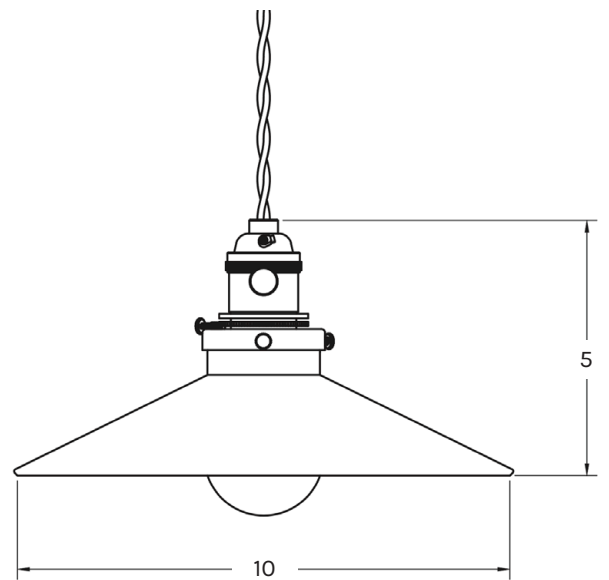

## NOTES

---

1. Dimming compatible.
2. Universal Mount
3. Dry location rated.
4. This item is made-to-order with a 10 - 12 week lead time.
5. Finish samples available upon request.

8" CONE

ISOMETRIC VIEW

- 8" Cone: 5.5" H / 8" DIA
- Cord Length: 10' L
- Canopy: 5" DIA

10" CONE

- 10" Cone: 6.75" H / 10" DIA
- Cord Length: 10' L
- Canopy: 5" DIA

12" CONE

- 12" Cone: 7" H / 12" DIA
- Cord Length: 10' L
- Canopy: 5" DIA

ISOMETRIC VIEW

18" CONE

- 18" Cone: 10" H / 18" DIA
- Cord + Chain Length: 3' L
- Canopy: 5" DIA

10" CONVEX

- 3.25" H / 10" DIA
- Cord Length: 10' L
- Canopy: 5" DIA

ISOMETRIC VIEW

10" FLAT

- 10" Flat: 5" H / 10" DIA
- Cord Length: 10' L
- Canopy: 5" DIA

12" FLAT

ISOMETRIC VIEW

- 12" Flat: 5.5" H / 12" DIA
- Cord Length: 10' L
- Canopy: 5" DIA