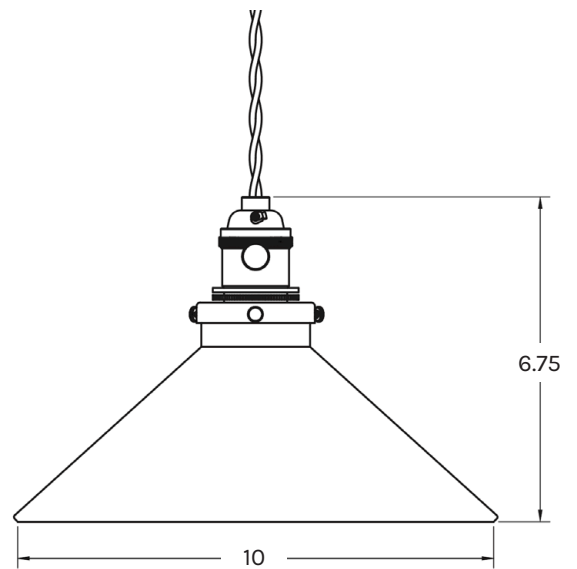

## NOTES

---

1. Dimming compatible.
2. Universal Mount
3. Dry location rated.
4. This item is made-to-order with a 10 - 12 week lead time.
5. Finish samples available upon request.

8" CONE

ISOMETRIC VIEW

- 8" Cone: 5.5" H / 8" DIA
- Cord Length: 10' L
- Canopy: 5" DIA

10" CONE

- 10" Cone: 6.75" H / 10" DIA
- Cord Length: 10' L
- Canopy: 5" DIA

12" CONE

- 12" Cone: 7" H / 12" DIA
- Cord Length: 10' L
- Canopy: 5" DIA

ISOMETRIC VIEW

18" CONE

- 18" Cone: 10" H / 18" DIA
- Cord + Chain Length: 3' L
- Canopy: 5" DIA

10" CONVEX

- 3.25" H / 10" DIA
- Cord Length: 10' L
- Canopy: 5" DIA

ISOMETRIC VIEW

10" FLAT

- 10" Flat: 5" H / 10" DIA
- Cord Length: 10' L
- Canopy: 5" DIA

12" FLAT

ISOMETRIC VIEW

- 12" Flat: 5.5" H / 12" DIA
- Cord Length: 10' L
- Canopy: 5" DIA