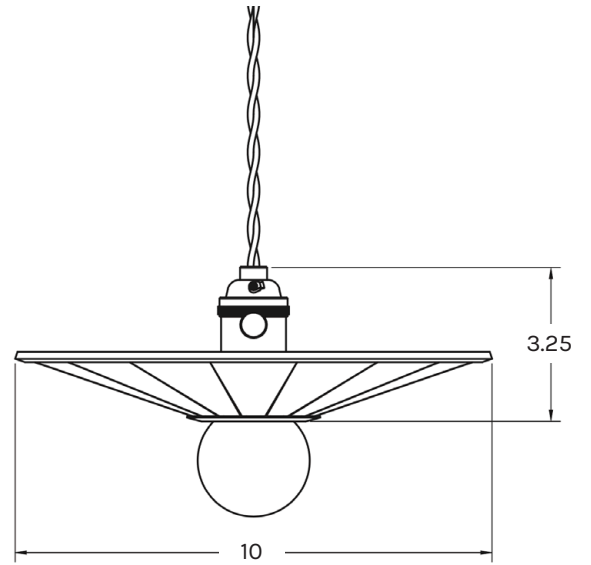

## NOTES

---

1. Dimming compatible.
2. Universal Mount
3. Dry location rated.
4. This item is made-to-order with a 10 - 12 week lead time.
5. Finish samples available upon request.

8" CONE

ISOMETRIC VIEW

- 8" Cone: 5.5" H / 8" DIA
- Cord Length: 10' L
- Canopy: 5" DIA

10" CONE

- 10" Cone: 6.75" H / 10" DIA
- Cord Length: 10' L
- Canopy: 5" DIA

12" CONE

- 12" Cone: 7" H / 12" DIA
- Cord Length: 10' L
- Canopy: 5" DIA

ISOMETRIC VIEW

18" CONE

- 18" Cone: 10" H / 18" DIA
- Cord + Chain Length: 3' L
- Canopy: 5" DIA

10" CONVEX

- 3.25" H / 10" DIA
- Cord Length: 10' L
- Canopy: 5" DIA

ISOMETRIC VIEW

10" FLAT

- 10" Flat: 5" H / 10" DIA
- Cord Length: 10' L
- Canopy: 5" DIA

12" FLAT

ISOMETRIC VIEW

- 12" Flat: 5.5" H / 12" DIA
- Cord Length: 10' L
- Canopy: 5" DIA