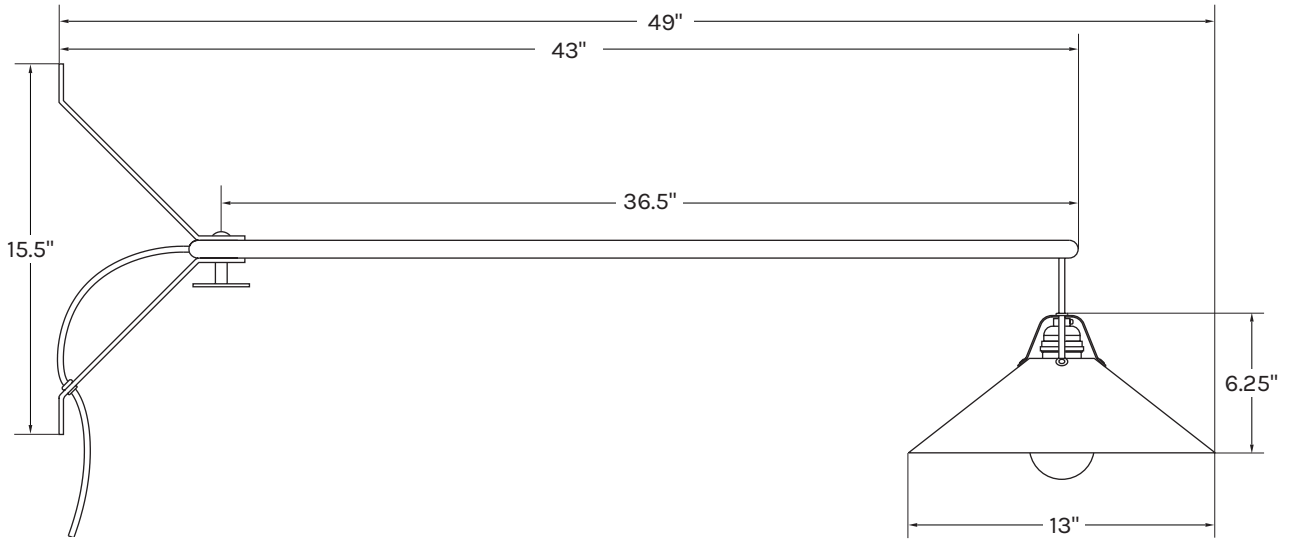

SMALL: DIMENSIONS

Depth: 22" L (Wall to Shade)

Height: 9.5" H

Shade: 8" DIA x 4.75" H

Cord: 10' L

MEDIUM: DIMENSIONS

Depth: 32" L (Wall to Shade)

Height: 11.25" H

Shade: 10" DIA x 5.5" H

Cord: 10' L

LARGE: DIMENSIONS

Depth: 49" L (Wall to Shade) Height: 15.5" H Shade: 13" DIA x 6.25" H Cord: 10' L

EXTRA LARGE: DIMENSIONS

Depth: 66" L (Wall to Shade) Height: 18.5" H Shade: 16" DIA x 7.5" H Cord: 10' L