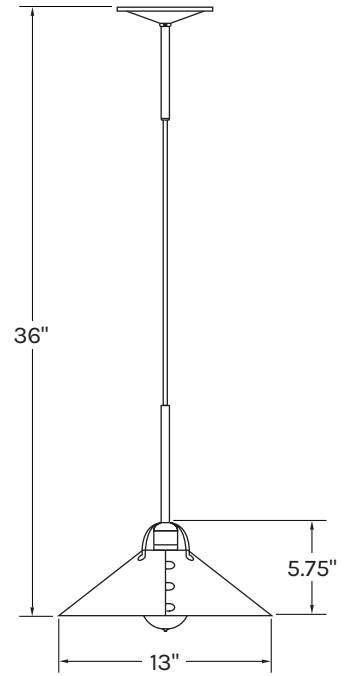

DIMENSIONS

SMALL

Shown with 36" overall drop

Shade: 8" Diameter x 4.25" H

Cord: Comes with 10' of wire

Canopy: 6.75" Diameter

DIMENSIONS

MEDIUM

Shown with 36" overall drop

Shade: 10" Diameter x 5" H

Cord: Comes with 10' of wire

Canopy: 6.75" Diameter

DIMENSIONS

LARGE

Shown with 36" overall drop.

Shade: 13" Diameter x 5.75" H

Cord: Comes with 10' of wire.

Canopy: 6.75" Diameter

DIMENSIONS

XL

Shown with 36" overall drop

Shade: 16" Diameter x 7" H

Cord: Comes with 10' of wire

Canopy: 6.75" Diameter

DIMENSIONS

STANDARD CANOPY WITH DOUBLE DROP POLES

Canopy: 6.75" Diameter

Maximum Overall Drop with Standard 10' of Wire:

- Small - 118.5"
- Medium - 119"
- Large - 120"
- Extra Large - 121"

Minimum Overall Drop with 2" Visible Wire: