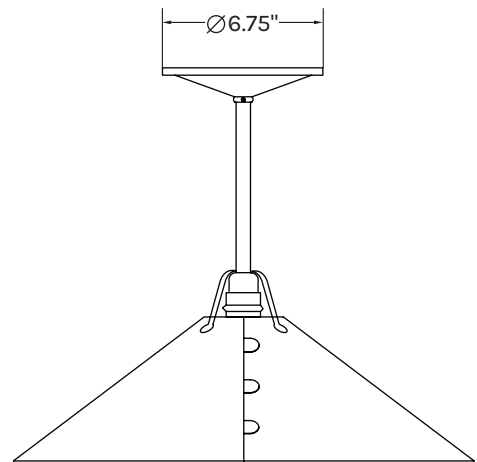

Cord: Comes with 10' of wire.

Canopy: 6.75" Diameter

DIMENSIONS

XL

Shown with 36" overall drop

Shade: 16" Diameter x 7" H

Cord: Comes with 10' of wire

Canopy: 6.75" Diameter

DIMENSIONS

STANDARD CANOPY WITH DOUBLE DROP POLES

Canopy: 6.75" Diameter

Maximum Overall Drop with Standard 10' of Wire:

- Small - 118.5"
- Medium - 119"
- Large - 120"
- Extra Large - 121"

Minimum Overall Drop with 2" Visible Wire:

- Small - 20.25"
- Medium - 20.75"
- Large - 21.75"
- Extra Large - 22.625"

DIMENSIONS

STANDARD CANOPY WITH SINGLE CUT-TO-LENGTH POLE

Canopy: 6.75" Diameter

Minimum Overall Drop:

- Small - 8.5"
- Medium - 9"
- Large - 10"
- Extra Large - 11"

DIMENSIONS

SLOPED CANOPY WITH DOUBLE DROP POLES

Canopy: 5" Diameter

Maximum Overall Drop with Standard 10' of Wire:

- Small - 118.5"
- Medium - 119"
- Large - 120"
- Extra Large - 121"

Minimum Overall Drop with 2" Visible Wire: