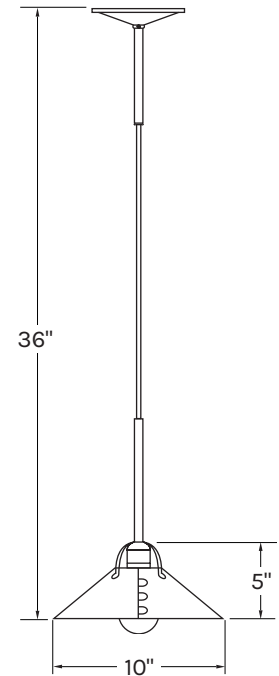

DIMENSIONS

SMALL

Shown with 36" overall drop

Shade: 8" Diameter x 4.25" H

Cord: Comes with 10' of wire

Canopy: 6.75" Diameter

DIMENSIONS

MEDIUM

Shown with 36" overall drop

Shade: 10" Diameter x 5" H

Cord: Comes with 10' of wire

Canopy: 6.75" Diameter

DIMENSIONS

LARGE

Shown with 36" overall drop.

Shade: 13" Diameter x 5.75" H

Cord: Comes with 10' of wire.

Canopy: 6.75" Diameter

DIMENSIONS

XL

Shown with 36" overall drop

Shade: 16" Diameter x 7" H

Cord: Comes with 10' of wire

Canopy: 6.75" Diameter

DIMENSIONS

STANDARD CANOPY WITH DOUBLE DROP POLES

Canopy: 6.75" Diameter

Maximum Overall Drop with Standard 10' of Wire:

- Small - 118.5"
- Medium - 119"
- Large - 120"
- Extra Large - 121"

Minimum Overall Drop with 2" Visible Wire: