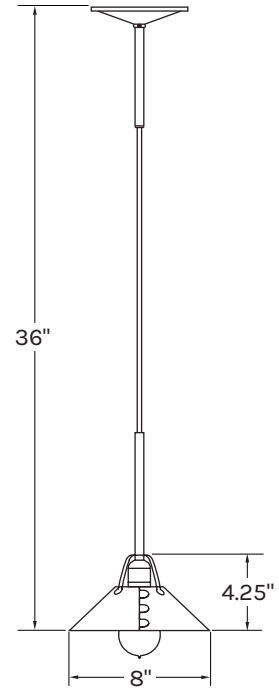

DIMENSIONS

SMALL

Shown with 36" overall drop

Shade: 8" Diameter x 4.25" H

Cord: Comes with 10' of wire

Canopy: 6.75" Diameter

DIMENSIONS

MEDIUM

Shown with 36" overall drop

Shade: 10" Diameter x 5" H

Cord: Comes with 10' of wire

Canopy: 6.75" Diameter

DIMENSIONS

LARGE

Shown with 36" overall drop.

Shade: 13" Diameter x 5.75" H

Cord: Comes with 10' of wire.

Canopy: 6.75" Diameter

DIMENSIONS

XL

Shown with 36" overall drop

Shade: 16" Diameter x 7" H

Cord: Comes with 10' of wire

Canopy: 6.75" Diameter

DIMENSIONS

STANDARD CANOPY WITH DOUBLE DROP POLES

Canopy: 6.75" Diameter

Maximum Overall Drop with Standard 10' of Wire:

- Small - 118.5"
- Medium - 119"
- Large - 120"
- Extra Large - 121"

Minimum Overall Drop with 2" Visible Wire: