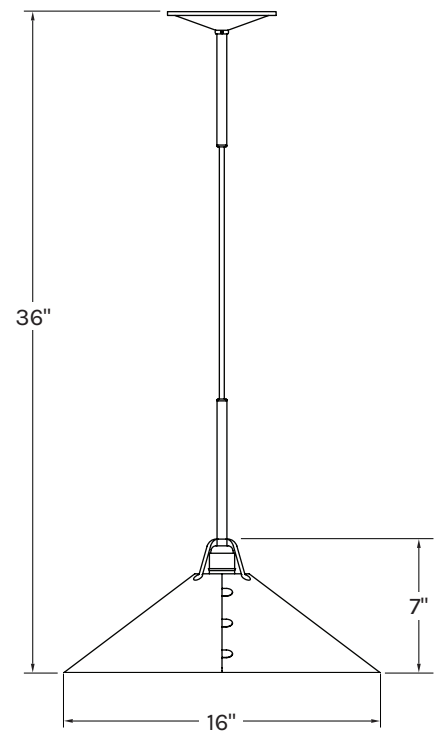

DIMENSIONS

SMALL

Shown with 36" overall drop

Shade: 8" Diameter x 4.25" H

Cord: Comes with 10' of wire

Canopy: 6.75" Diameter

DIMENSIONS

MEDIUM

Shown with 36" overall drop

Shade: 10" Diameter x 5" H

Cord: Comes with 10' of wire

Canopy: 6.75" Diameter

DIMENSIONS

LARGE

Shown with 36" overall drop.

Shade: 13" Diameter x 5.75" H

Cord: Comes with 10' of wire.

Canopy: 6.75" Diameter

DIMENSIONS

XL

Shown with 36" overall drop

Shade: 16" Diameter x 7" H

Cord: Comes with 10' of wire

Canopy: 6.75" Diameter

DIMENSIONS

STANDARD CANOPY WITH DOUBLE DROP POLES

Canopy: 6.75" Diameter

Maximum Overall Drop with Standard 10' of Wire:

- Small - 118.5"
- Medium - 119"
- Large - 120"
- Extra Large - 121"

Minimum Overall Drop with 2" Visible Wire: