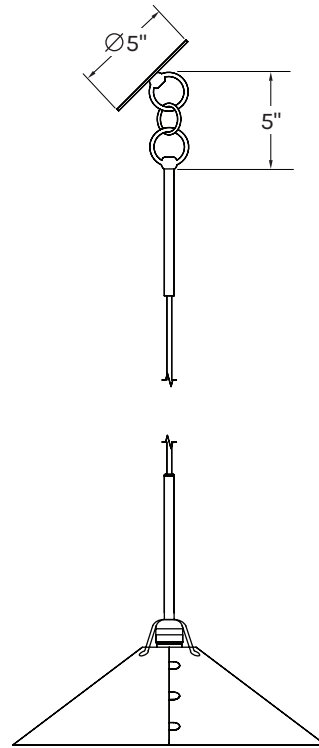

DIMENSIONS

STANDARD CANOPY WITH DOUBLE DROP POLES

Canopy: 6.75" Diameter

Maximum Overall Drop with Standard 10' of Wire:

- Small - 118.5"
- Medium - 119"
- Large - 120"
- Extra Large - 121"

Minimum Overall Drop with 2" Visible Wire:

- Small - 20.25"
- Medium - 20.75"
- Large - 21.75"
- Extra Large - 22.625"

DIMENSIONS

STANDARD CANOPY WITH SINGLE CUT-TO-LENGTH POLE

Canopy: 6.75" Diameter

Minimum Overall Drop:

- Small - 8.5"
- Medium - 9"
- Large - 10"
- Extra Large - 11"

DIMENSIONS

SLOPED CANOPY WITH DOUBLE DROP POLES

Canopy: 5" Diameter

Maximum Overall Drop with Standard 10' of Wire:

- Small - 118.5"
- Medium - 119"
- Large - 120"
- Extra Large - 121"

Minimum Overall Drop with 2" Visible Wire:

- Small - 20.25"
- Medium - 20.75"
- Large - 21.75"
- Extra Large - 22.625"

DIMENSIONS

SLOPED CANOPY WITH SINGLE CUT-TO-LENGTH POLE

Canopy: 5" Diameter

Maximum Overall Drop

- Small - 118.5"
- Medium - 119"
- Large - 120"
- Extra Large - 121"