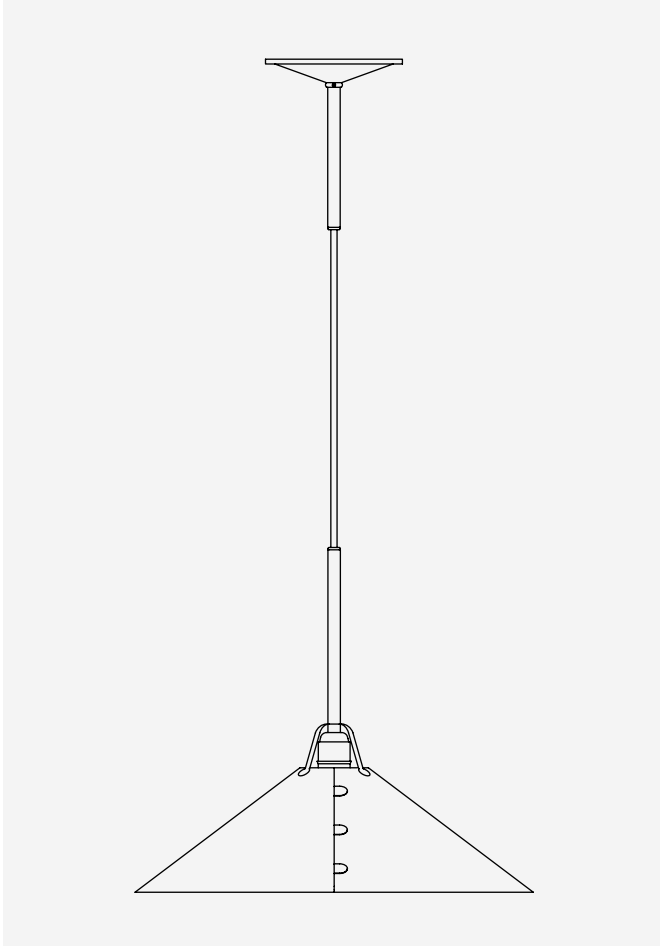

DESCRIPTION

The leather shade softens the geometric shape of the fixture, and the brushed satin brass interior warms your home with a cozy, inviting glow. This pendant is made even more stunning by its split cord + rod drop from an oak and brass canopy. Available in four sizes and three leather finishes: Natural, Eggshell and Navy.

SPECIFICATIONS

SHADE

METAL

CANOPY

MATERIALS Natural oak, leather, satin brass, tumbled brass, oil rubbed brass.

LAMPING 1 x E26 Lamp Base. 120VAC.

BULB To ensure lifelong performance we recommend the use of LED bulbs under 40 watts.

CERTIFICATION UL Certification Sticker included.

NOTES

1. Dimming compatible.
2. Dry location rated.
3. Made to order. Please allow 12 - 14 weeks for delivery.
4. Finish samples are available upon request.

CARE

Please care for the brass pieces with a soft cloth, and avoid using any abrasive cleaners or products.

Natural patina process is quickened by touch and exposure.

Gloves are recommended for installation.