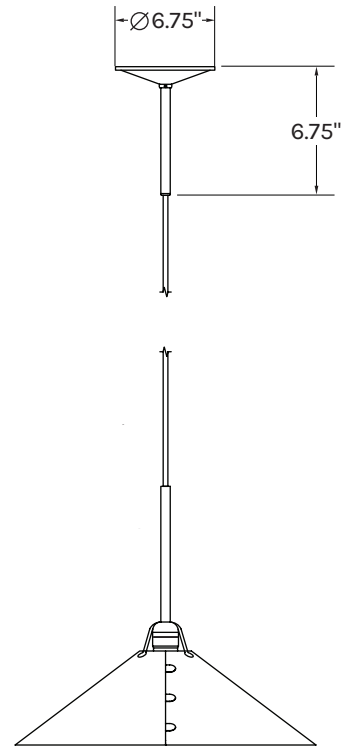

Shown with 36" overall drop

Shade: 10" Diameter x 5" H

Cord: Comes with 10' of wire

Canopy: 6.75" Diameter

DIMENSIONS

LARGE

Shown with 36" overall drop.

Shade: 13" Diameter x 5.75" H

Cord: Comes with 10' of wire.

Canopy: 6.75" Diameter

DIMENSIONS

XL

Shown with 36" overall drop

Shade: 16" Diameter x 7" H

Cord: Comes with 10' of wire

Canopy: 6.75" Diameter

DIMENSIONS

STANDARD CANOPY WITH DOUBLE DROP POLES

Canopy: 6.75" Diameter

Maximum Overall Drop with Standard 10' of Wire:

- Small - 118.5"
- Medium - 119"
- Large - 120"
- Extra Large - 121"

Minimum Overall Drop with 2" Visible Wire:

- Small - 20.25"
- Medium - 20.75"
- Large - 21.75"
- Extra Large - 22.625"

DIMENSIONS

STANDARD CANOPY WITH SINGLE CUT-TO-LENGTH POLE

Canopy: 6.75" Diameter

Minimum Overall Drop:

- Small - 8.5"
- Medium - 9"
- Large - 10"
- Extra Large - 11"