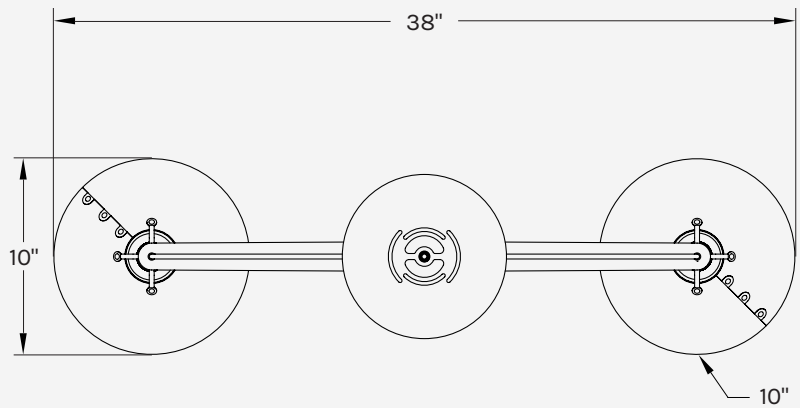

NOTES

- 1 Dimming compatible.
- 2 Dry location rated.
- 3 Made to order. Please allow a 16 week production lead time prior to shipping.
- 4 Finish samples available upon request.

TWO ARM

OVERALL DIMENSIONS

- + 38" L x 10" W
- + 16" H (min) - 36" H (standard)
- *Please inquire for drops longer than 36"*
- + Shade: 10" Diameter x 5" H
- + Canopy: 8.5" Diameter
- + Weight: 7 lbs

THREE ARM

OVERALL DIMENSIONS

- + 34" DIA
- + 18" H (min) - 36" H (standard)
- + *Please inquire for drops longer than 36"*
- + Shade: 10" Diameter x 5" H
- + Canopy: 8.5" Diameter
- + Weight: 9 lbs

FOUR ARM

OVERALL DIMENSIONS

- + 38" DIA
- + 17" H (min) - 36" H (standard)
- *Please inquire for drops longer than 36"*
- + Shade: 10" Diameter x 5" H
- + Canopy: 8.5" Diameter
- + Weight: 11 lbs