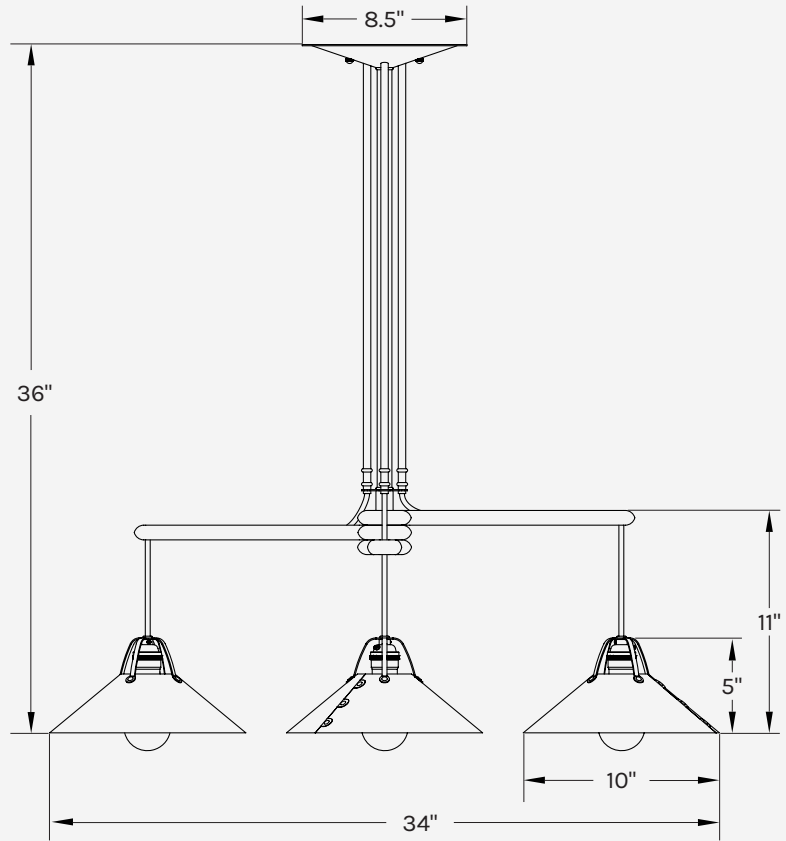

NOTES

- 1 Dimming compatible.
- 2 Dry location rated.
- 3 Made to order. Please allow a 16 week production lead time prior to shipping.
- 4 Finish samples available upon request.

TWO ARM

OVERALL DIMENSIONS

- + 38" L x 10" W
- + 16" H (min) - 36" H (standard)
- *Please inquire for drops longer than 36"*
- + Shade: 10" Diameter x 5" H
- + Canopy: 8.5" Diameter
- + Weight: 7 lbs

THREE ARM

OVERALL DIMENSIONS

- + 34" DIA
- + 18" H (min) - 36" H (standard)
- + *Please inquire for drops longer than 36"*
- + Shade: 10" Diameter x 5" H
- + Canopy: 8.5" Diameter
- + Weight: 9 lbs

FOUR ARM

OVERALL DIMENSIONS

- + 38" DIA
- + 17" H (min) - 36" H (standard)
- *Please inquire for drops longer than 36"*
- + Shade: 10" Diameter x 5" H
- + Canopy: 8.5" Diameter
- + Weight: 11 lbs