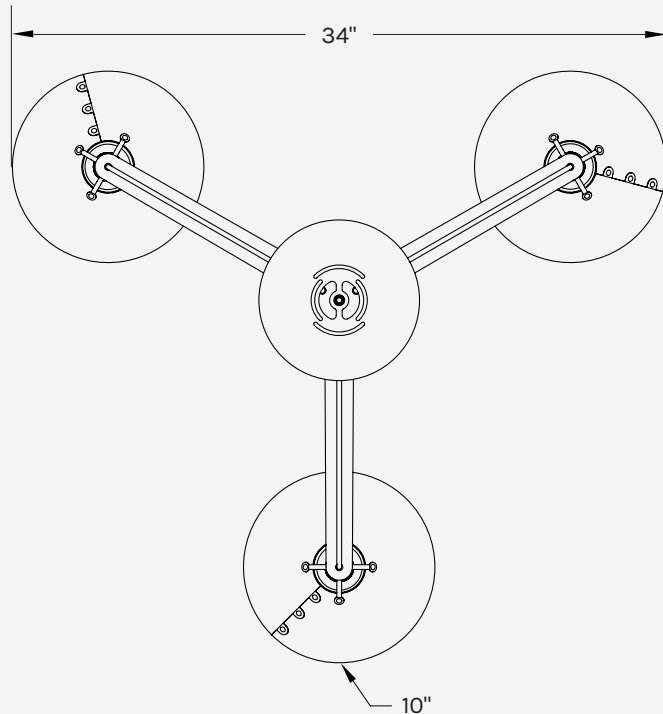

NOTES

- 1 Dimming compatible.
- 2 Dry location rated.
- 3 Made to order. Please allow a 16 week production lead time prior to shipping.
- 4 Finish samples available upon request.

TWO ARM

OVERALL DIMENSIONS

- + 38" L x 10" W
- + 16" H (min) - 36" H (standard)
- *Please inquire for drops longer than 36"*
- + Shade: 10" Diameter x 5" H
- + Canopy: 8.5" Diameter
- + Weight: 7 lbs

THREE ARM

OVERALL DIMENSIONS

- + 34" DIA
- + 18" H (min) - 36" H (standard)
- + *Please inquire for drops longer than 36"*
- + Shade: 10" Diameter x 5" H
- + Canopy: 8.5" Diameter
- + Weight: 9 lbs

FOUR ARM

OVERALL DIMENSIONS

- + 38" DIA
- + 17" H (min) - 36" H (standard)
- *Please inquire for drops longer than 36"*
- + Shade: 10" Diameter x 5" H
- + Canopy: 8.5" Diameter
- + Weight: 11 lbs