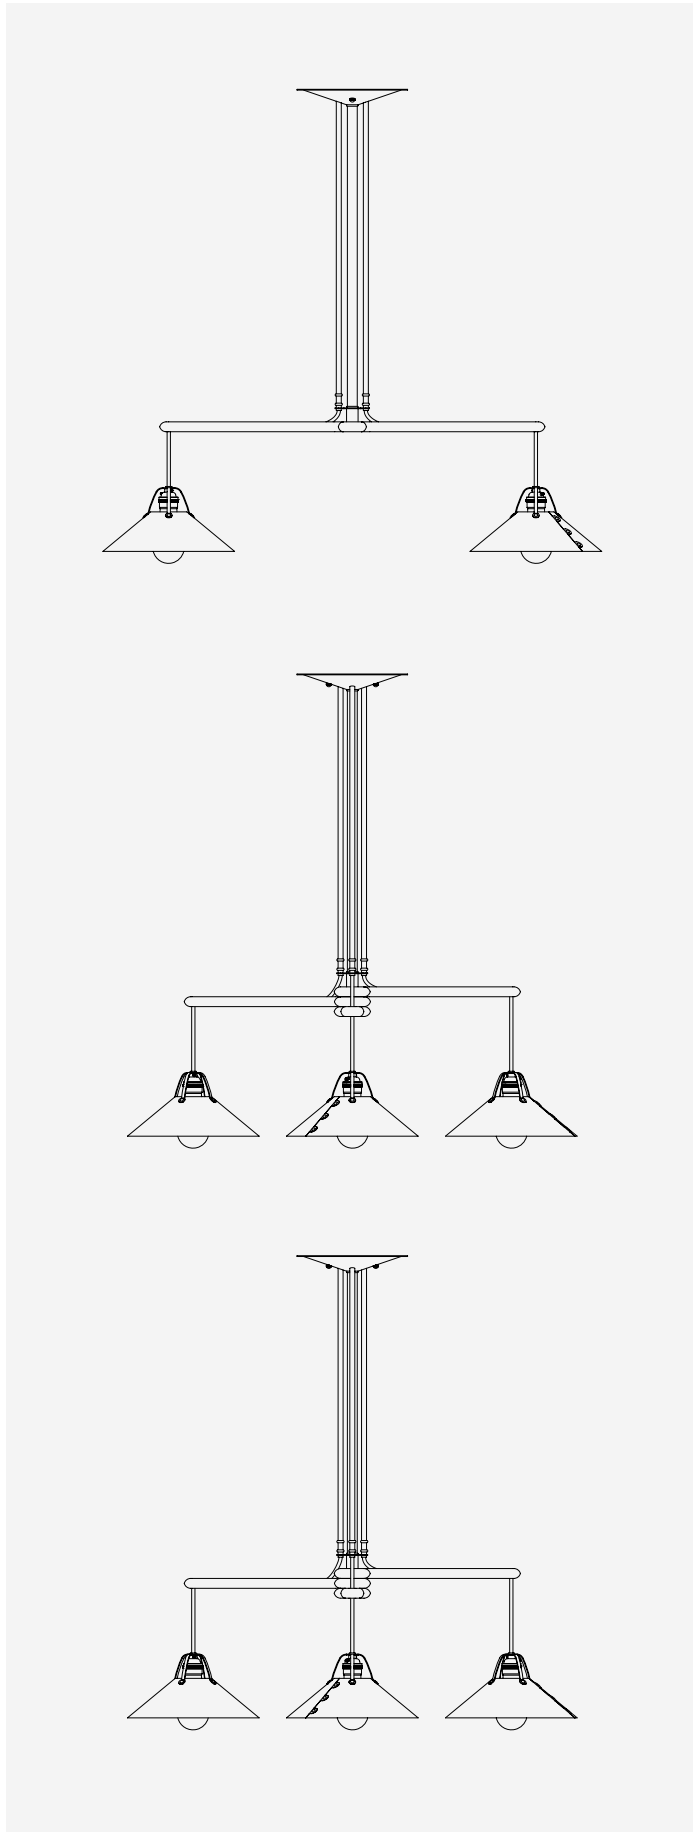

RTO YAFFA CHANDELIER

SPECIFICATIONS

SHADE

METAL

CANOPY

MATERIALS

Natural Oak, Leather, Satin Brass, Tumbled Brass.

LAMPING

2 x E26 Lamp Base. 120VAC. (Two Arm)
 3 x E26 Lamp Base. 120VAC. (Three Arm)
 4 x E26 Lamp Base. 120VAC. (Four Arm)

BULB

To ensure lifelong performance we recommend the use of LED bulbs under 40 watts.

CERTIFICATION

- + 38" L x 10" W
- + 16" H (min) - 36" H (standard)
- *Please inquire for drops longer than 36"*
- + Shade: 10" Diameter x 5" H
- + Canopy: 8.5" Diameter
- + Weight: 7 lbs

THREE ARM

OVERALL DIMENSIONS

- + 34" DIA
- + 18" H (min) - 36" H (standard)
- + *Please inquire for drops longer than 36"*
- + Shade: 10" Diameter x 5" H
- + Canopy: 8.5" Diameter
- + Weight: 9 lbs

FOUR ARM

OVERALL DIMENSIONS

- + 38" DIA
- + 17" H (min) - 36" H (standard)
- *Please inquire for drops longer than 36"*
- + Shade: 10" Diameter x 5" H
- + Canopy: 8.5" Diameter
- + Weight: 11 lbs