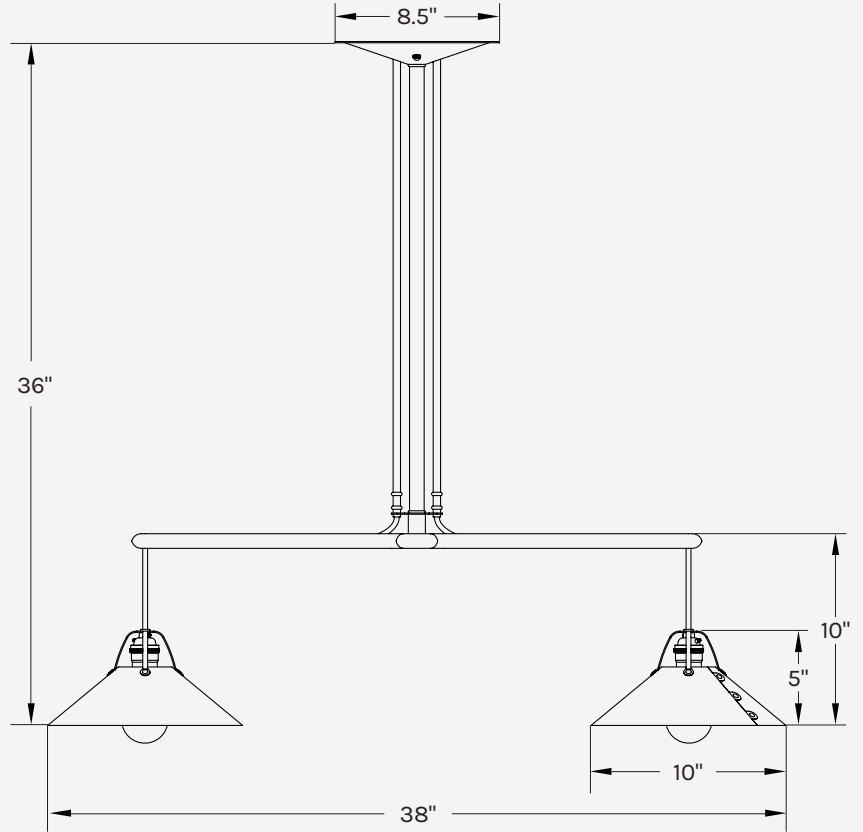

- + 38" L x 10" W
- + 16" H (min) - 36" H (standard)
- *Please inquire for drops longer than 36"*
- + Shade: 10" Diameter x 5" H
- + Canopy: 8.5" Diameter
- + Weight: 7 lbs

THREE ARM

OVERALL DIMENSIONS

- + 34" DIA
- + 18" H (min) - 36" H (standard)
- + *Please inquire for drops longer than 36"*
- + Shade: 10" Diameter x 5" H
- + Canopy: 8.5" Diameter
- + Weight: 9 lbs

FOUR ARM

OVERALL DIMENSIONS

- + 38" DIA
- + 17" H (min) - 36" H (standard)
- *Please inquire for drops longer than 36"*
- + Shade: 10" Diameter x 5" H
- + Canopy: 8.5" Diameter
- + Weight: 11 lbs