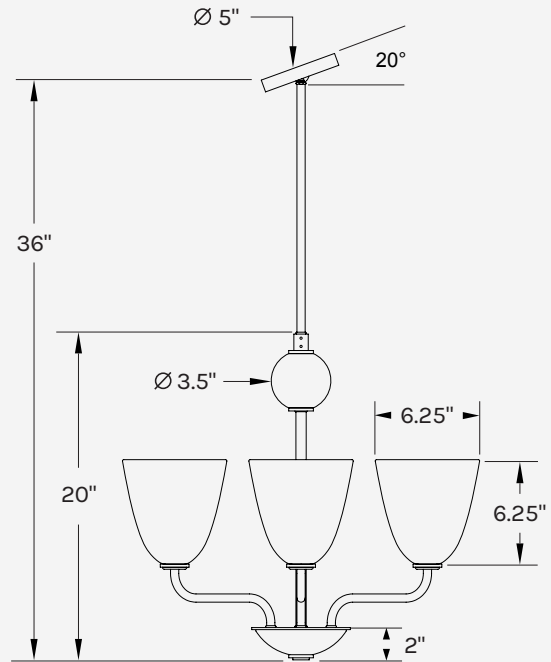

PETITE

OVERALL DIMENSIONS

Drop:	36" H (Standard) 36" H (Maximum) 21" H (Minimum)
DIA:	24" DIA
Shade:	6.25" H x 6.25" DIA
Canopy:	5" DIA
Wooden Orb:	3.5" DIA
Cluster Dish:	6" DIA x 2" H
Stem:	0.5" Thick

*Please inquire for drops longer than 36"

THREE ARM

OVERALL DIMENSIONS

Drop: 36" H (Standard)
 36" H (Maximum)
 21" H (Minimum)

DIA: 32.5" DIA

Shade: 6.25" H x 6.25" DIA

Canopy: 5" DIA

Wooden Orb: 3.5" DIA

Cluster Dish: 6" DIA x 2" H

Stem: 0.5" Thick

*Please inquire for drops longer than 36"

FIVE ARM

OVERALL DIMENSIONS

- Drop: 36" H (Standard)
36" H (Maximum)
21" H (Minimum)
- DIA: 42.5" DIA
- Shade: 6.25" H x 6.25" DIA
- Canopy: 5" DIA
- Wooden Orb: 3.5" DIA
- Cluster Dish: 6" DIA x 2" H
- Stem: 0.5" Thick