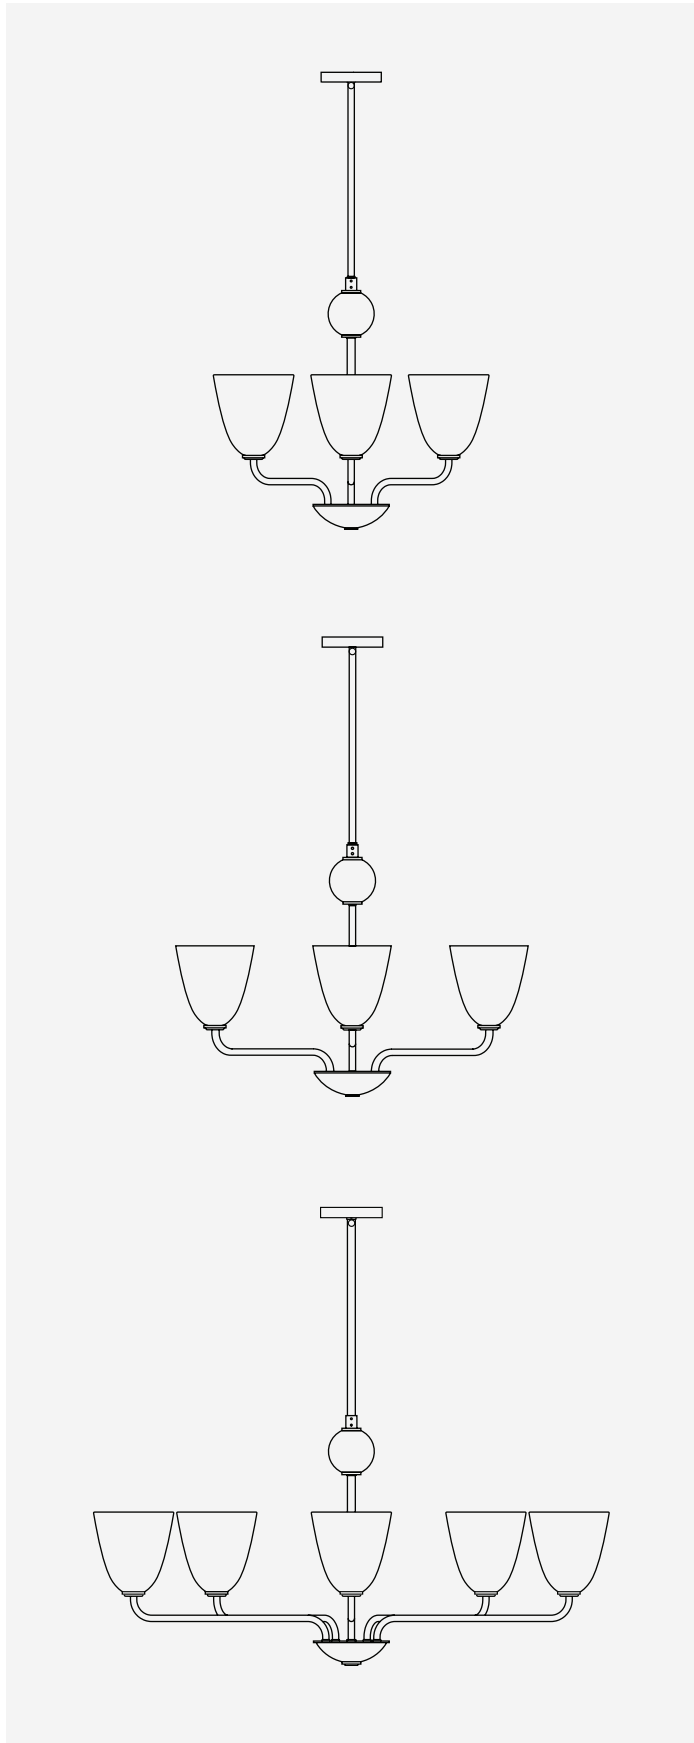

LOLA CHANDELIER

SPECIFICATIONS

CERAMIC

- Cream
- Dove
- Robins Egg

METAL

- Antique Brass
- Satin Brass

WOOD

- Clear Maple
- Walnut

LEATHER

- Tan Harness

MATERIALS

Stoneware ceramic, Leather, Brass, Wood.

LAMPING

- | | |
|-----------|---------------------------|
| Petite | 3 x E12 Lamp Base. 120VAC |
| Three Arm | 3 x E12 Lamp Base. 120VAC |
| Five Arm | 5 x E12 Lamp Base. 120VAV |

PETITE

OVERALL DIMENSIONS

Drop:	36" H (Standard) 36" H (Maximum) 21" H (Minimum)
DIA:	24" DIA
Shade:	6.25" H x 6.25" DIA
Canopy:	5" DIA
Wooden Orb:	3.5" DIA
Cluster Dish:	6" DIA x 2" H
Stem:	0.5" Thick

*Please inquire for drops longer than 36"

THREE ARM

OVERALL DIMENSIONS

Drop: 36" H (Standard)
 36" H (Maximum)
 21" H (Minimum)

DIA: 32.5" DIA

Shade: 6.25" H x 6.25" DIA

Canopy: 5" DIA

Wooden Orb: 3.5" DIA

Cluster Dish: 6" DIA x 2" H