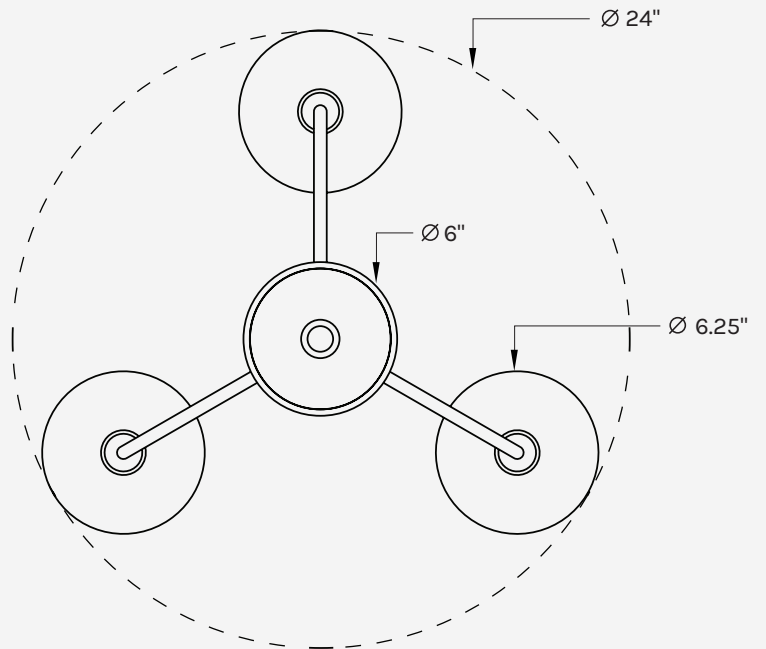

PETITE

OVERALL DIMENSIONS

Drop:	36" H (Standard) 36" H (Maximum) 21" H (Minimum)
DIA:	24" DIA
Shade:	6.25" H x 6.25" DIA
Canopy:	5" DIA
Wooden Orb:	3.5" DIA
Cluster Dish:	6" DIA x 2" H
Stem:	0.5" Thick

*Please inquire for drops longer than 36"

THREE ARM

OVERALL DIMENSIONS

Drop: 36" H (Standard)
 36" H (Maximum)
 21" H (Minimum)

DIA: 32.5" DIA

Shade: 6.25" H x 6.25" DIA

Canopy: 5" DIA

Wooden Orb: 3.5" DIA

Cluster Dish: 6" DIA x 2" H

Stem: 0.5" Thick

*Please inquire for drops longer than 36"

FIVE ARM

OVERALL DIMENSIONS

- Drop: 36" H (Standard)
36" H (Maximum)
21" H (Minimum)
- DIA: 42.5" DIA
- Shade: 6.25" H x 6.25" DIA
- Canopy: 5" DIA
- Wooden Orb: 3.5" DIA
- Cluster Dish: 6" DIA x 2" H
- Stem: 0.5" Thick