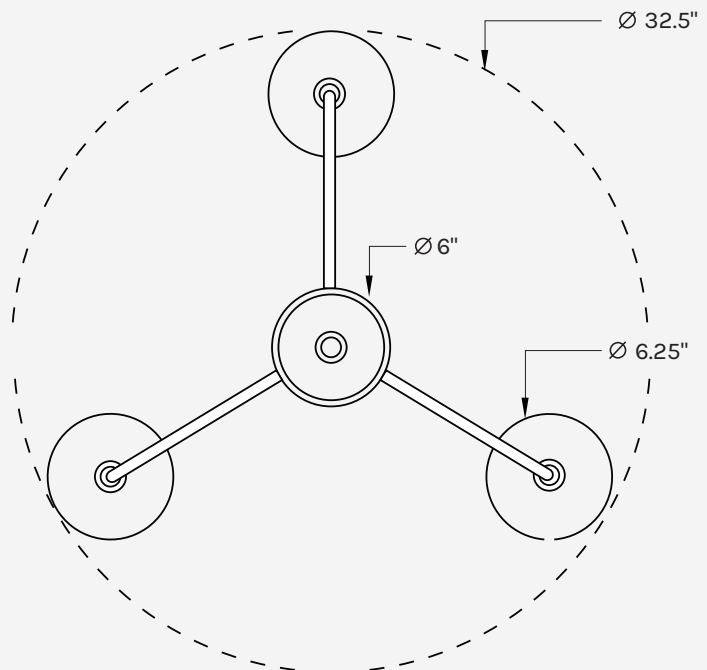

PETITE

OVERALL DIMENSIONS

Drop:	36" H (Standard) 36" H (Maximum) 21" H (Minimum)
DIA:	24" DIA
Shade:	6.25" H x 6.25" DIA
Canopy:	5" DIA
Wooden Orb:	3.5" DIA
Cluster Dish:	6" DIA x 2" H
Stem:	0.5" Thick

*Please inquire for drops longer than 36"

THREE ARM

OVERALL DIMENSIONS

Drop: 36" H (Standard)
 36" H (Maximum)
 21" H (Minimum)

DIA: 32.5" DIA

Shade: 6.25" H x 6.25" DIA

Canopy: 5" DIA

Wooden Orb: 3.5" DIA

Cluster Dish: 6" DIA x 2" H

Stem: 0.5" Thick

*Please inquire for drops longer than 36"

FIVE ARM

OVERALL DIMENSIONS

- Drop: 36" H (Standard)
36" H (Maximum)
21" H (Minimum)
- DIA: 42.5" DIA
- Shade: 6.25" H x 6.25" DIA
- Canopy: 5" DIA
- Wooden Orb: 3.5" DIA
- Cluster Dish: 6" DIA x 2" H
- Stem: 0.5" Thick

*Please inquire for drops longer than 36"