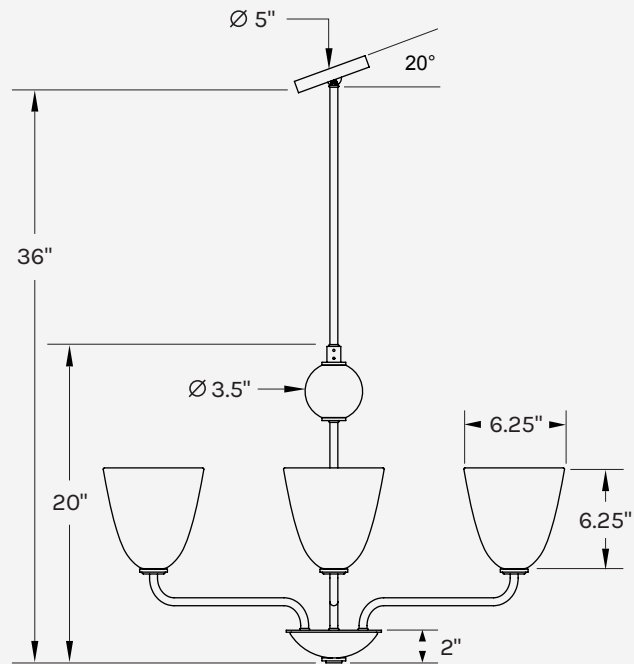

PETITE

OVERALL DIMENSIONS

Drop:	36" H (Standard) 36" H (Maximum) 21" H (Minimum)
DIA:	24" DIA
Shade:	6.25" H x 6.25" DIA
Canopy:	5" DIA
Wooden Orb:	3.5" DIA
Cluster Dish:	6" DIA x 2" H
Stem:	0.5" Thick

*Please inquire for drops longer than 36"

THREE ARM

OVERALL DIMENSIONS

Drop: 36" H (Standard)
 36" H (Maximum)
 21" H (Minimum)

DIA: 32.5" DIA

Shade: 6.25" H x 6.25" DIA

Canopy: 5" DIA

Wooden Orb: 3.5" DIA

Cluster Dish: 6" DIA x 2" H

Stem: 0.5" Thick

*Please inquire for drops longer than 36"

FIVE ARM

OVERALL DIMENSIONS

- Drop: 36" H (Standard)
36" H (Maximum)
21" H (Minimum)
- DIA: 42.5" DIA
- Shade: 6.25" H x 6.25" DIA
- Canopy: 5" DIA
- Wooden Orb: 3.5" DIA
- Cluster Dish: 6" DIA x 2" H
- Stem: 0.5" Thick