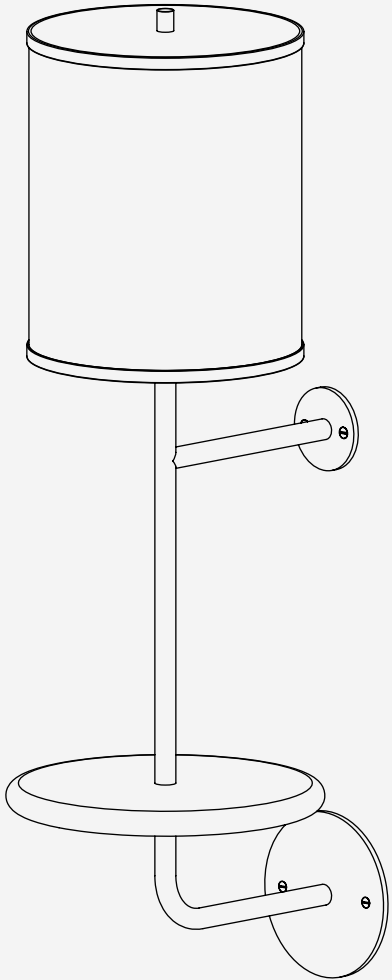

# GUSTAV WALL SCONCE

## OVERALL DIMENSIONS

- Total Height: 29" H
- Shelf: 9.25" DIA
- Upper Backplate: 2.5" DIA
- Lower Backplate: 5" DIA
- Shade: 8" x 8" x 10"
- Weight: 2.5 LBS