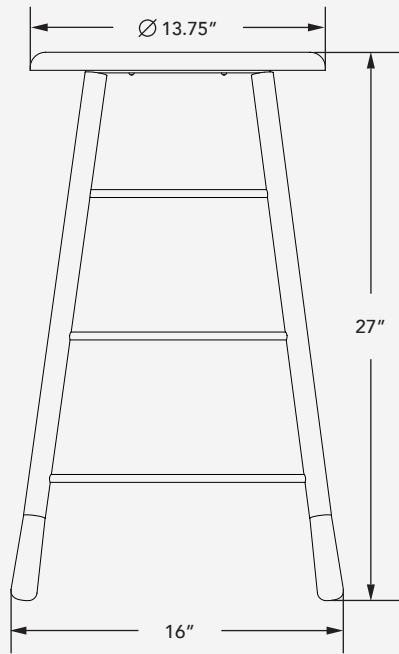

# GORDON STOOL

**SPECIFICATIONS**

**WOOD**

 Natural White Oak

 White Wash White Oak

**METAL**

 Powder Coated Steel

 Powder Coated White