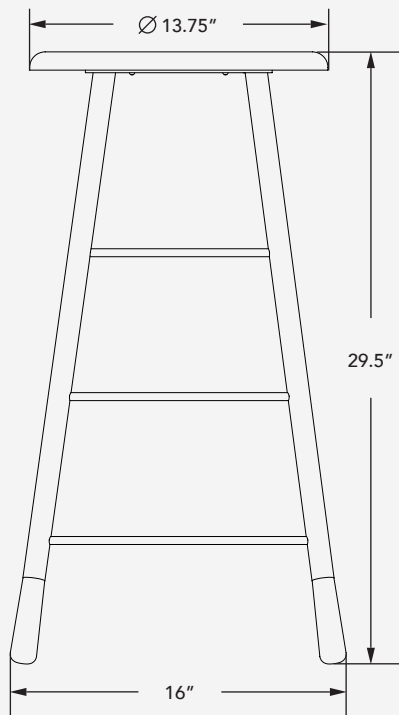

# GORDON STOOL

**SPECIFICATIONS**

**WOOD**

 Natural White Oak

 White Wash White Oak

**METAL**

 Powder Coated Steel

 Powder Coated White