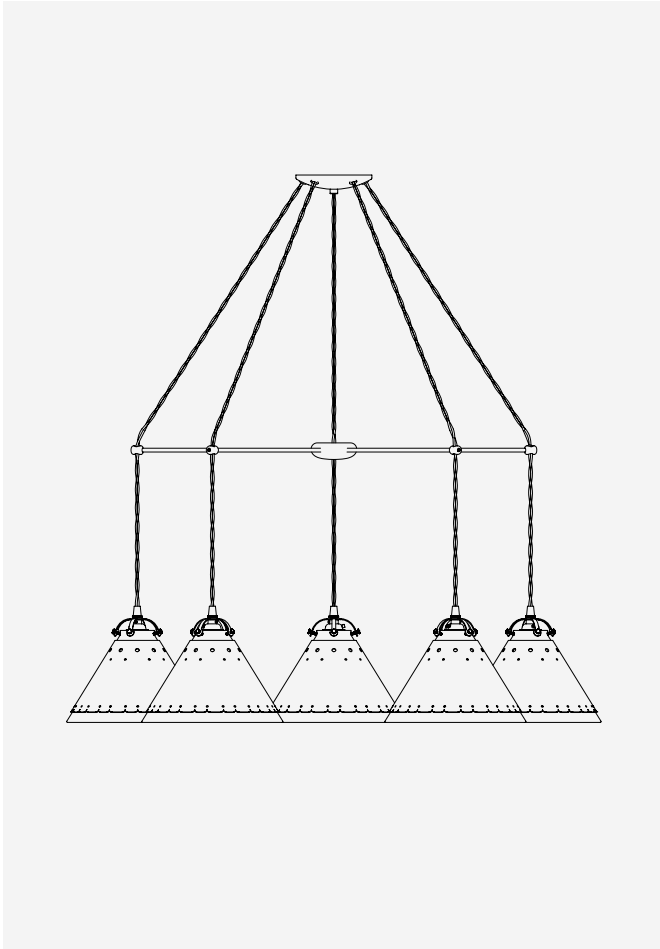

THE ELSA SYSTEM

Dot/Stella Chandelier -  
Quintet

SPECIFICATIONS

PUCK

 Clear Maple

CANOPY + FRAMEWORK

 Satin Brass

PENDANT

 Cloud Blue

**MOUNT** Flat ceiling standard mount. Can be adjusted for a sloped ceiling when installing.

**MATERIALS** Elsa System: Satin Brass, Clear Maple  
Pendant: Cloud Blue, Beige Cord

**LAMPING** 5 x E26 base, 120 VAC

NOTES

1. Finish samples are available upon request.
2. Made to order. Please allow 4 - 6 weeks for delivery.
3. The Elsa System ships pre-assembled with a 36" drop. An installation kit and instructions are included allowing you to adjust the drop to the height of your choosing.
4. Lightbulb not included. The Tala Lurra 3-Watt Lightbulb, Tala Porcelain II Lightbulb, Tala Globe 6-Watt Lightbulb or Tala Squirrel Cage 3-Watt Lightbulb can be purchased separately for strong, smooth and warm light with full dimming compatibility.

DIMENSIONS

Overall:  
36.25" DIA x 17.5" H (min) - 10' (max)  
Please inquire for overall drops beyond 10 feet.

Elsa System:  
Brass Frame: 27.5" DIA  
Puck: 3" DIA  
Canopy: 5" DIA

Pendant:  
7.75" H  
8.75" DIA  
Cord Length: 10'  
Weight: 2.10 lbs