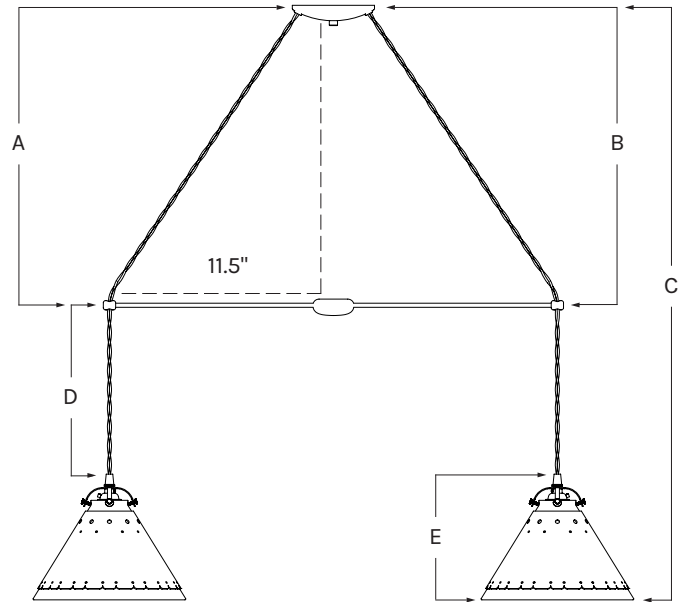

ELSA SYSTEM DROP CALCULATION

STANDARD DROP HEIGHT

36" Overall Drop Height

Each pendant installed on The Elsa System comes with additional cord to allow adjustments to the overall drop as needed.

UPPER DROP CORD LENGTH CALCULATION

$$\text{Upper Drop}^2 + 11.5^2 = \text{Upper Drop Cord Length}^2$$

OVERALL DROP CALCULATION

$$\text{Height of Pendant} + \text{Lower Drop} + \text{Upper Drop} = \text{Overall Drop Height}$$

OVERALL DROP EXAMPLE

$$\text{Height of Pendant} + \text{Lower Drop} + \text{Upper Drop}$$

$$7.75" + 10" + 18.25" = 36"$$

- A Upper Drop Cord Length
- B Upper Drop
- C Overall Drop
- D Lower Drop
- E Pendant Height