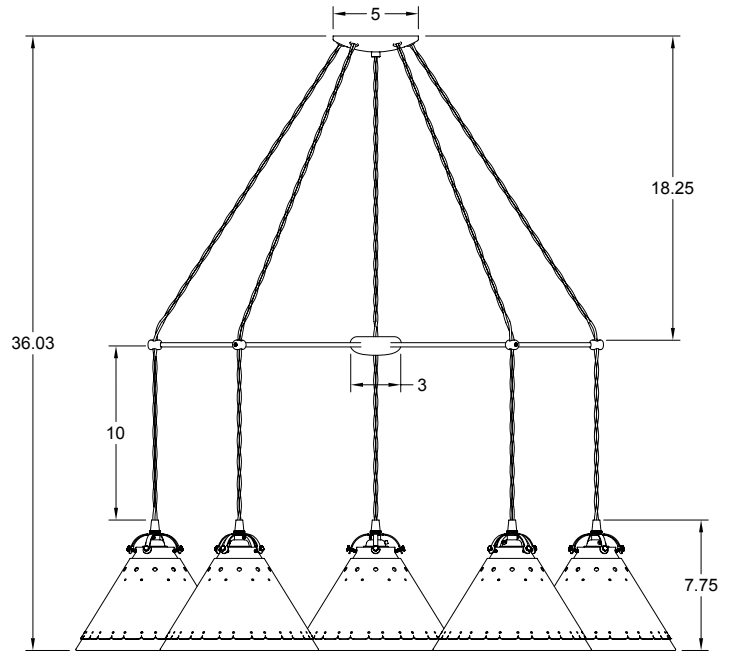

DIMENSIONS

Overall:
36.25" DIA x 17.5" H (min) - 10' (max)
Please inquire for overall drops beyond 10 feet.

Elsa System:
Brass Frame: 27.5" DIA
Puck: 3" DIA
Canopy: 5" DIA

Pendant:
7.75" H
8.75" DIA
Cord Length: 10'
Weight: 2.10 lbs

ISOMETRIC