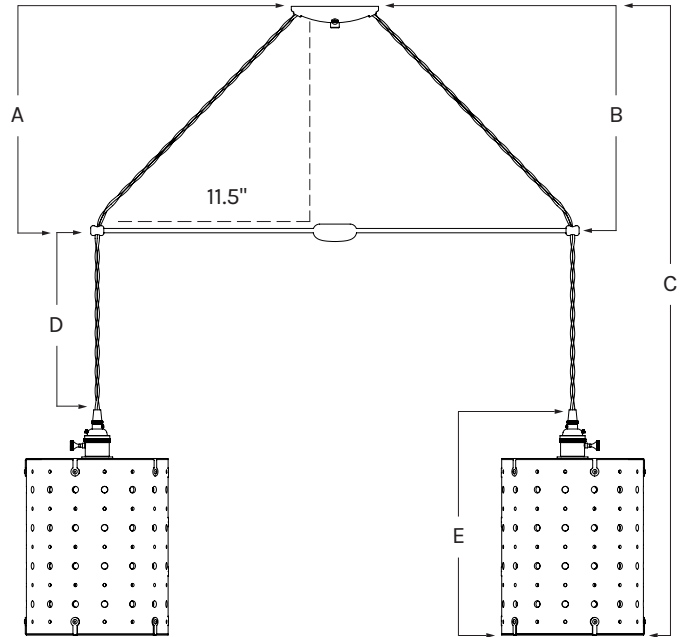

ELSA SYSTEM DROP CALCULATION

STANDARD DROP HEIGHT

36" Overall Drop Height

Each pendant installed on The Elsa System comes with additional cord to allow adjustments to the overall drop as needed.

UPPER DROP CORD LENGTH CALCULATION

$$\text{Upper Drop}^2 + 11.5^2 = \text{Upper Drop Cord Length}^2$$

OVERALL DROP CALCULATION

$$\text{Height of Pendant} + \text{Lower Drop} + \text{Upper Drop} = \text{Overall Drop Height}$$

OVERALL DROP EXAMPLE

$$\text{Height of Pendant} + \text{Lower Drop} + \text{Upper Drop}$$

$$12.75" + 10" + 13.25" = 36"$$

- A Upper Drop Cord Length
- B Upper Drop
- C Overall Drop
- D Lower Drop
- E Pendant Height