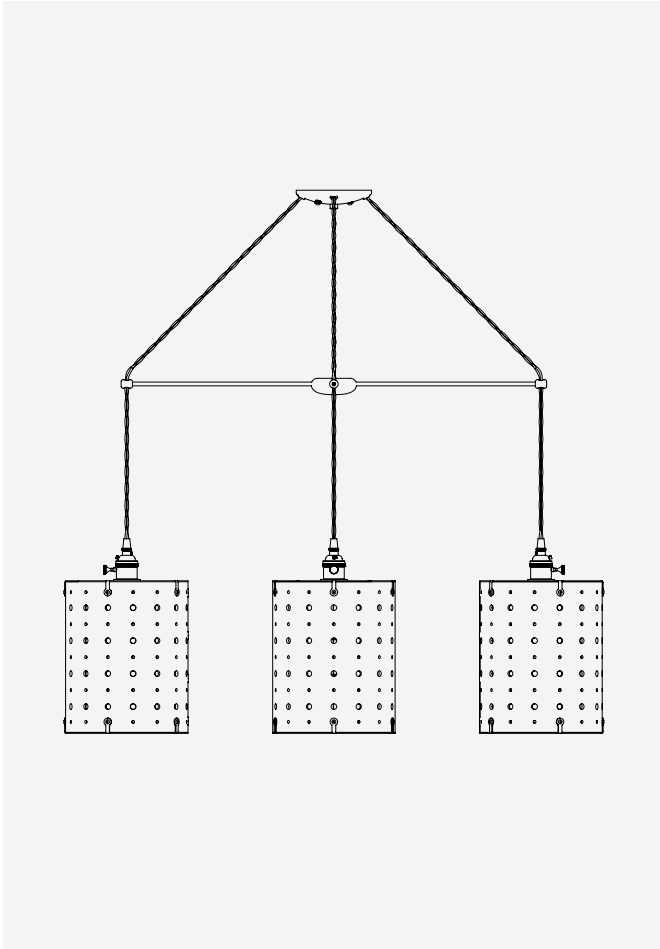

THE ELSA SYSTEM

Sarah Cylinder Chandelier -  
Quartet

SPECIFICATIONS

PUCK

 Black Walnut

CANOPY + FRAMEWORK

 Satin Brass

PENDANT

 Black Walnut

**MOUNT** Flat ceiling standard mount. Can be adjusted for a sloped ceiling when installing.

**MATERIALS** Elsa System: Satin Brass, Black Walnut  
Pendant: Hand-sewn Black Leather

**LAMPING** 4 x E26 base, 120 VAC. LED use only.

DIMENSIONS

Overall:  
 + 35.25" DIA x 22" H (min) - 10' (max)  
 + Please inquire for overall drops beyond 10 feet.

Elsa System:  
 + Brass Frame: 27.5" DIA  
 + Puck: 3" DIA  
 + Canopy: 5" DIA

Pendant:  
 + Shade: 10" H x 8" DIA  
 + Cord Length: 10' L  
 + Weight: 3.25 lbs