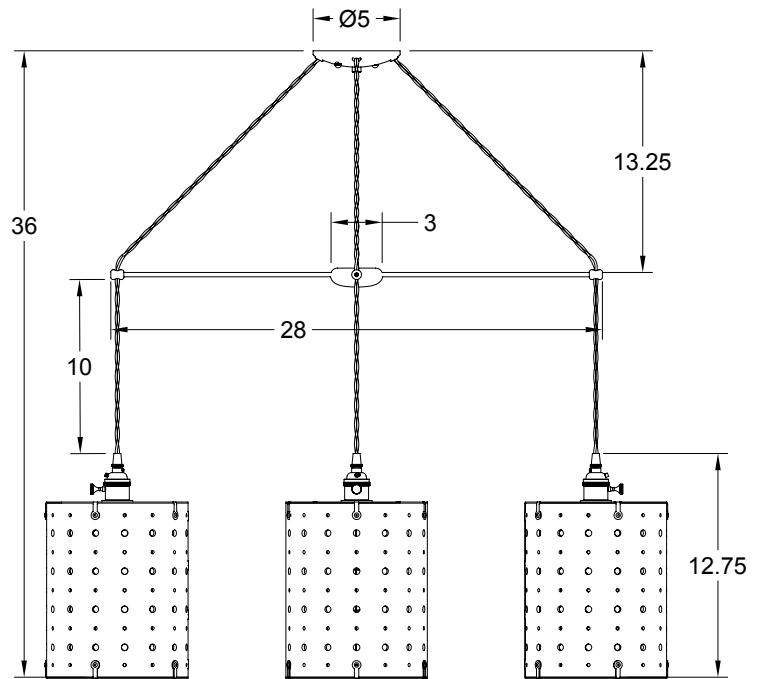

DIMENSIONS

Overall:
+ 35.25" DIA x 22" H (min) - 10' (max)
+ Please inquire for overall drops beyond 10 feet.

Elsa System:
+ Brass Frame: 27.5" DIA
+ Puck: 3" DIA
+ Canopy: 5" DIA

Pendant:
+ Shade: 10" H x 8" DIA
+ Cord Length: 10' L
+ Weight: 3.25 lbs

ISOMETRIC