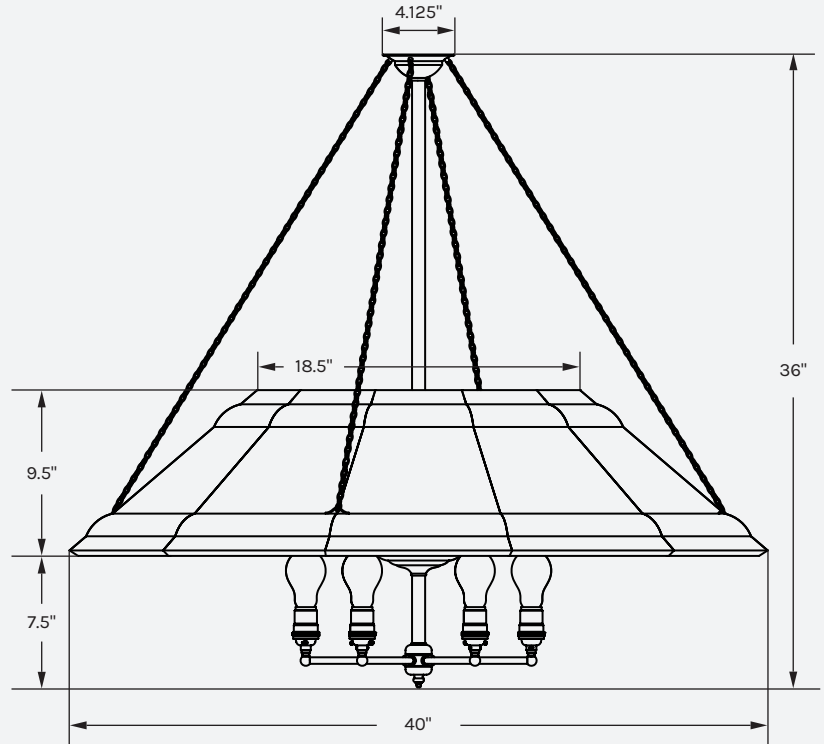

MATERIALS

Galvanized Steel, Glass, Brass (All finishes are lacquered).

DROP

24" - 30" Minimum overall drop height: 20" H

40" Minimum overall drop height: 24" H

48" Minimum overall drop height: 36" H

60" Minimum overall drop height: 45" H

Please inquire about extending the overall drop beyond the listed minimum.

LAMPING

4 x E26 Lamp Base. 120VAC. (24")

4 x E26 Lamp Base. 120VAC. (30")

6 x E26 Lamp Base. 120VAC. (40")

12 x E26 Lamp Base. 120VAC. (48")

24"

30"

40"

48"

60"