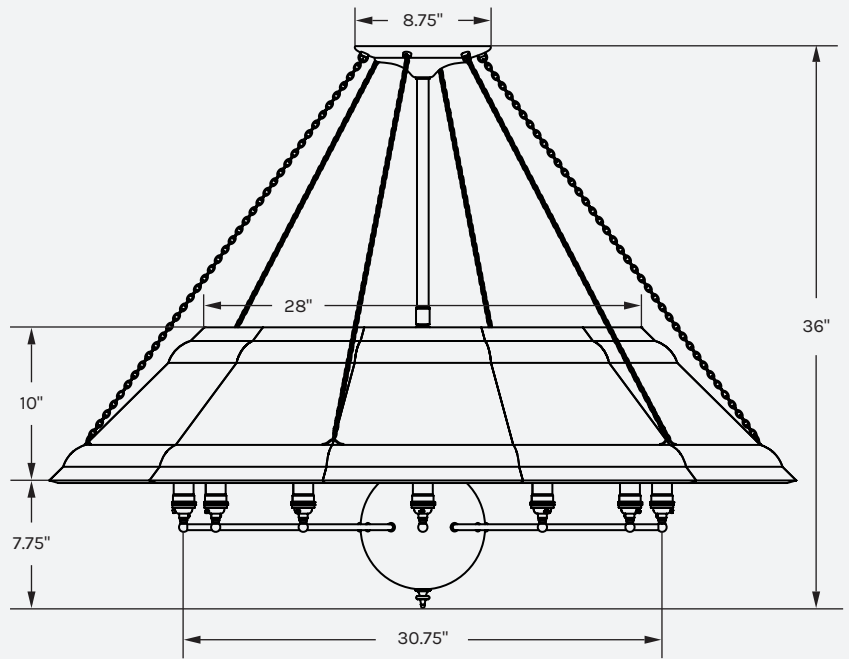

MATERIALS

Galvanized Steel, Glass, Brass (All finishes are lacquered).

DROP

24" - 30" Minimum overall drop height: 20" H

40" Minimum overall drop height: 24" H

48" Minimum overall drop height: 36" H

60" Minimum overall drop height: 45" H

24"

30"

40"

48"

60"