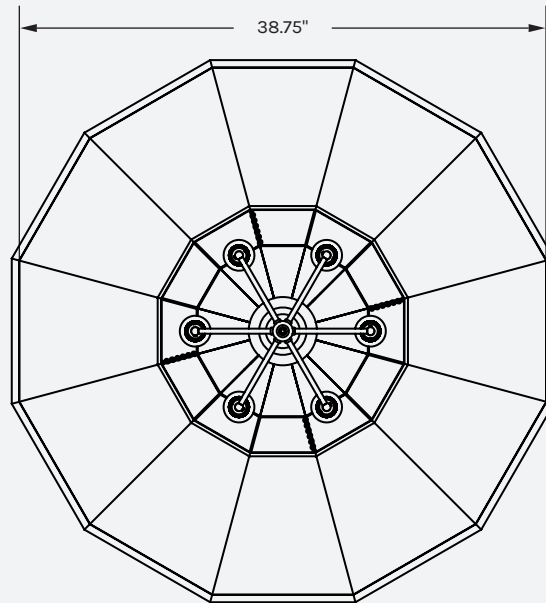

RTO CLASSIC MIRROR CHANDELIER

SPECIFICATIONS

SHADE

 Oil Rubbed Galvanized Steel

METAL

 Antique Brass

GLASS

 Plain

MATERIALS

Galvanized Steel, Glass, Brass (All finishes are lacquered).

DROP

24" - 30" Minimum overall drop height: 20" H

40" Minimum overall drop height: 24" H

48" Minimum overall drop height: 36" H

60" Minimum overall drop height: 45" H

Please inquire about extending the overall drop beyond the listed minimum.

LAMPING

4 x E26 Lamp Base. 120VAC. (24")

4 x E26 Lamp Base. 120VAC. (30")

6 x E26 Lamp Base. 120VAC. (40")

12 x E26 Lamp Base. 120VAC. (48")

24"

30"

40"

48"

60"