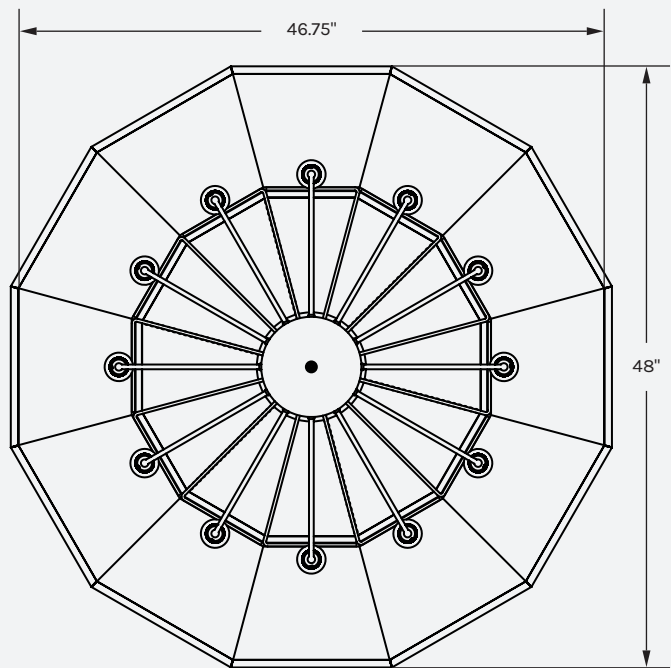

RTO CLASSIC MIRROR CHANDELIER

SPECIFICATIONS

SHADE

 Oil Rubbed Galvanized Steel

METAL

 Antique Brass

GLASS

 Plain

MATERIALS

Galvanized Steel, Glass, Brass (All finishes are lacquered).

DROP

24" - 30" Minimum overall drop height: 20" H

40" Minimum overall drop height: 24" H

48" Minimum overall drop height: 36" H

60" Minimum overall drop height: 45" H

Please inquire about extending the overall drop beyond the listed minimum.

LAMPING

4 x E26 Lamp Base. 120VAC. (24")

4 x E26 Lamp Base. 120VAC. (30")

6 x E26 Lamp Base. 120VAC. (40")

12 x E26 Lamp Base. 120VAC. (48")

24"

30"

40"

48"

60"