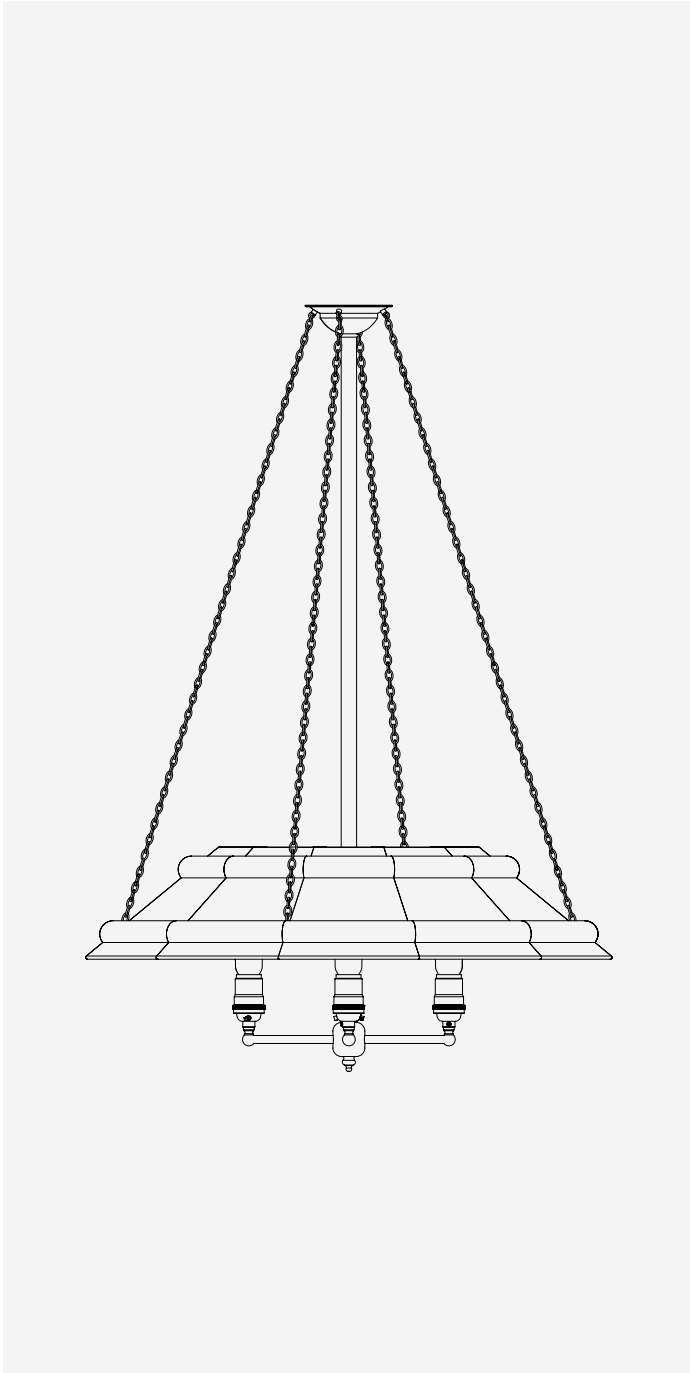

RTO CLASSIC MIRROR CHANDELIER

SPECIFICATIONS

SHADE

 Oil Rubbed Galvanized Steel

METAL

 Antique Brass

GLASS

 Plain

MATERIALS

Galvanized Steel, Glass, Brass (All finishes are lacquered).

DROP

24" - 30" Minimum overall drop height: 20" H

40" Minimum overall drop height: 24" H

48" Minimum overall drop height: 36" H

60" Minimum overall drop height: 45" H

Please inquire about extending the overall drop beyond the listed minimum.

LAMPING

4 x E26 Lamp Base. 120VAC. (24")

4 x E26 Lamp Base. 120VAC. (30")

6 x E26 Lamp Base. 120VAC. (40")

12 x E26 Lamp Base. 120VAC. (48")