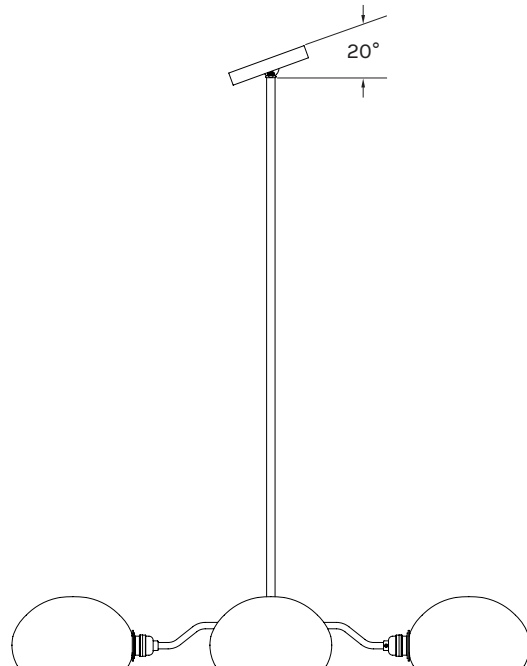

FOUR ARM CONFIGURATION	ISOMETRIC VIEW
------------------------	----------------

Canopy: 5.5" DIA  
 Drop Height: 36" H (Standard)  
 8" H (Minimum)  
 Diameter: 30.625" DIA  
 Shade: 4.125" H  
 7.25" DIA

+ Please inquire for drops over 36"

	BOTTOM VIEW
--	-------------

FOUR ARM - SLOPED CEILING CANOPY	ISOMETRIC VIEW
----------------------------------	----------------

Canopy: 4.75" DIA x 0.75" H  
 Drop Height: 36" H (Standard)  
 8" H (Minimum)  
 Diameter: 30.625" DIA  
 Shade: 4.125" H  
 7.25" DIA

+ Please inquire for drops over 36"

	ISOMETRIC VIEW
--	----------------

SIX ARM CONFIGURATION	ISOMETRIC VIEW
-----------------------	----------------

Canopy: 5.5" DIA  
 Drop Height: 36" H (Standard)  
 8" H (Minimum)  
 Total Length: 48" L  
 Total Width: 26.5" W  
 Shade: 4.125" H  
 7.25" DIA