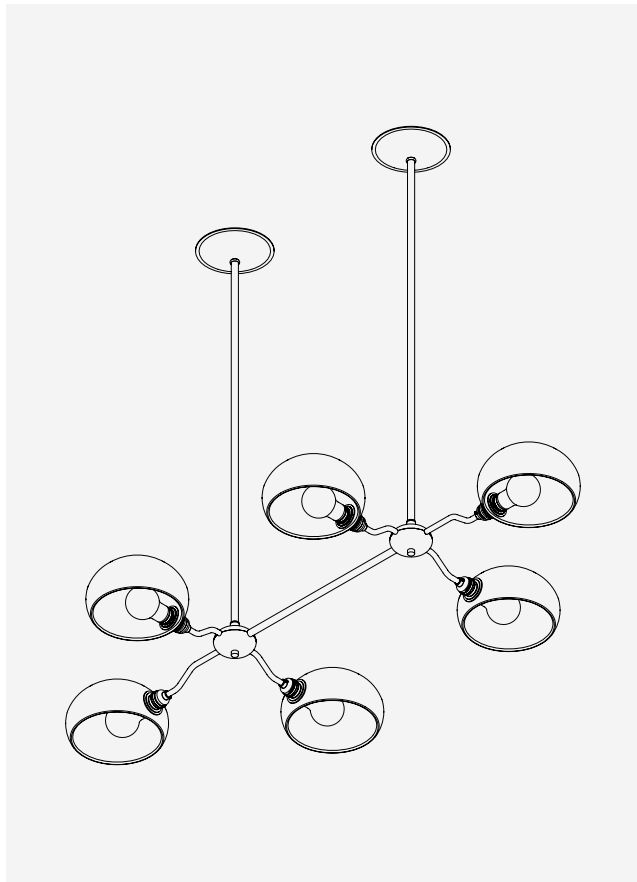

# BAKER CHANDELIER

DESCRIPTION

The Baker is a versatile addition to the Lostine collection, allowing you to position each shade up or down, adapting effortlessly to any setting and lighting requirements.

FOUR ARM CONFIGURATION	ISOMETRIC VIEW
------------------------	----------------

Canopy: 5.5" DIA  
 Drop Height: 36" H (Standard)  
 8" H (Minimum)  
 Diameter: 30.625" DIA  
 Shade: 4.125" H  
 7.25" DIA

+ Please inquire for drops over 36"

	BOTTOM VIEW
--	-------------

FOUR ARM - SLOPED CEILING CANOPY	ISOMETRIC VIEW
----------------------------------	----------------

Canopy: 4.75" DIA x 0.75" H  
 Drop Height: 36" H (Standard)  
 8" H (Minimum)  
 Diameter: 30.625" DIA  
 Shade: 4.125" H  
 7.25" DIA

+ Please inquire for drops over 36"

	ISOMETRIC VIEW
--	----------------

SIX ARM CONFIGURATION	ISOMETRIC VIEW
-----------------------	----------------

Canopy: 5.5" DIA  
 Drop Height: 36" H (Standard)  
 8" H (Minimum)  
 Total Length: 48" L  
 Total Width: 26.5" W  
 Shade: 4.125" H  
 7.25" DIA