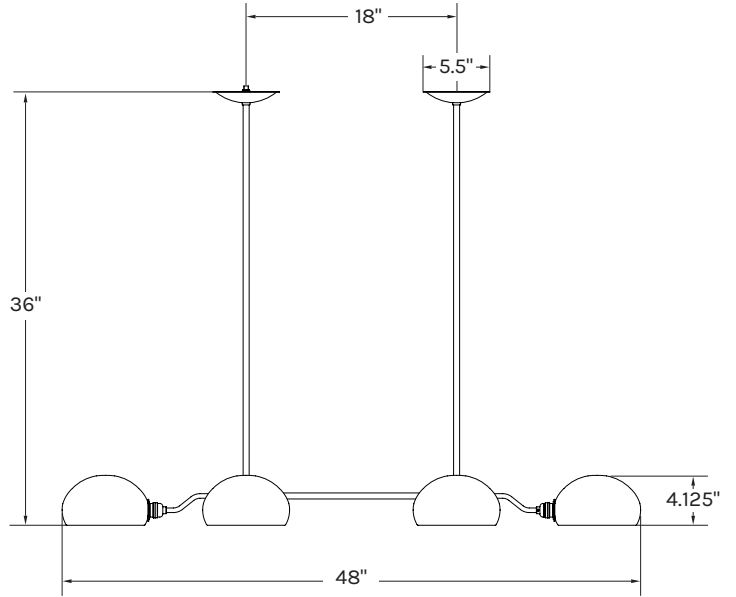

FOUR ARM CONFIGURATION	ISOMETRIC VIEW
------------------------	----------------

Canopy: 5.5" DIA  
 Drop Height: 36" H (Standard)  
 8" H (Minimum)  
 Diameter: 30.625" DIA  
 Shade: 4.125" H  
 7.25" DIA

+ Please inquire for drops over 36"

	BOTTOM VIEW
--	-------------

FOUR ARM - SLOPED CEILING CANOPY	ISOMETRIC VIEW
----------------------------------	----------------

Canopy: 4.75" DIA x 0.75" H  
 Drop Height: 36" H (Standard)  
 8" H (Minimum)  
 Diameter: 30.625" DIA  
 Shade: 4.125" H  
 7.25" DIA

+ Please inquire for drops over 36"

	ISOMETRIC VIEW
--	----------------

SIX ARM CONFIGURATION	ISOMETRIC VIEW
-----------------------	----------------

Canopy: 5.5" DIA  
 Drop Height: 36" H (Standard)  
 8" H (Minimum)  
 Total Length: 48" L  
 Total Width: 26.5" W  
 Shade: 4.125" H  
 7.25" DIA

+ Please inquire for drops over 36"

	BOTTOM VIEW
--	-------------