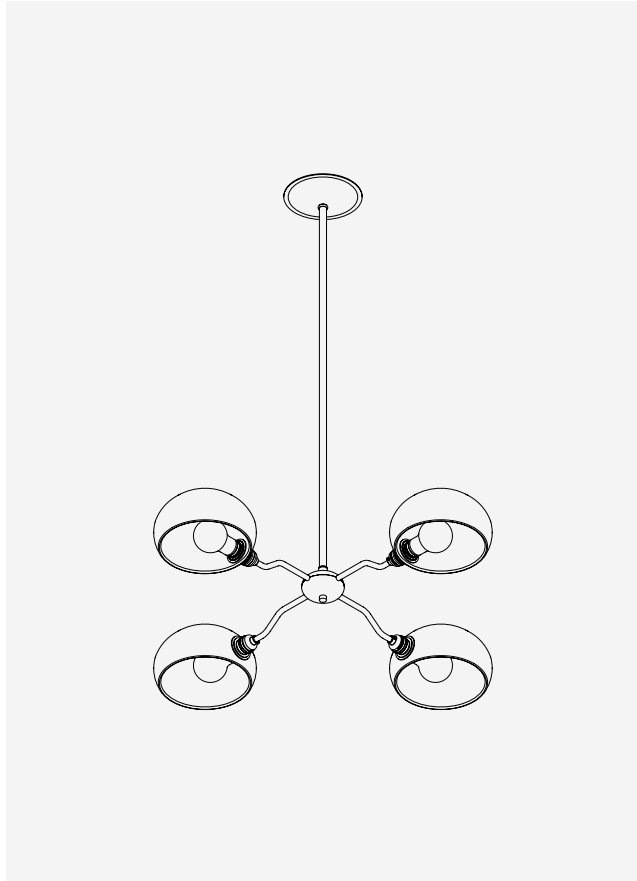

# BAKER CHANDELIER

DESCRIPTION

The Baker is a versatile addition to the Lostine collection, allowing you to position each shade up or down, adapting effortlessly to any setting and lighting requirements.

SPECIFICATIONS

Shade

-  Almost Black
-  Cream
-  Dove
-  Olivine

Metal

-  Antique Brass
-  Satin Brass

Canopy + Puck

-  Black Walnut
-  Clear Maple

**Materials** Stoneware ceramic, brass, clear maple, black walnut.

FOUR ARM CONFIGURATION	ISOMETRIC VIEW
------------------------	----------------

Canopy: 5.5" DIA  
 Drop Height: 36" H (Standard)  
 8" H (Minimum)  
 Diameter: 30.625" DIA  
 Shade: 4.125" H  
 7.25" DIA

+ Please inquire for drops over 36"

	ISOMETRIC VIEW
--	----------------

SIX ARM CONFIGURATION	ISOMETRIC VIEW
-----------------------	----------------

Canopy: 5.5" DIA  
 Drop Height: 36" H (Standard)  
 8" H (Minimum)  
 Total Length: 48" L  
 Total Width: 26.5" W  
 Shade: 4.125" H  
 7.25" DIA