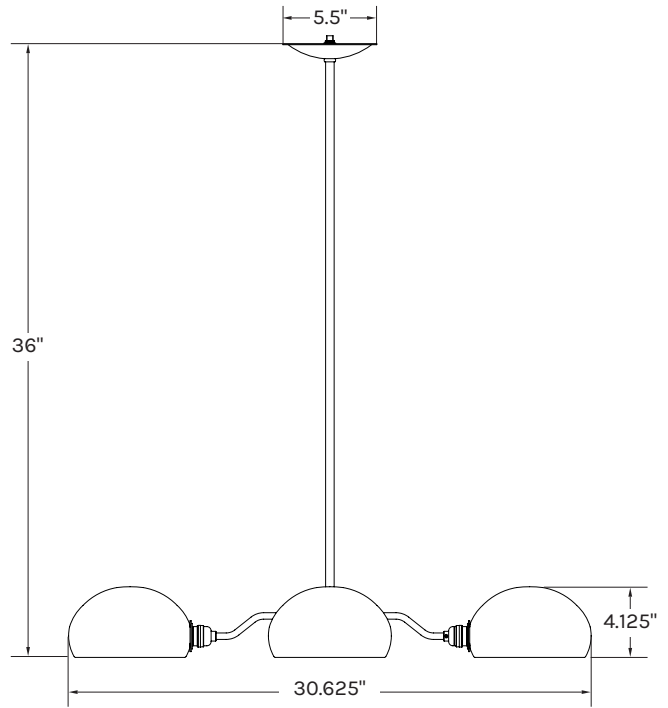

FOUR ARM CONFIGURATION	ISOMETRIC VIEW
------------------------	----------------

Canopy: 5.5" DIA  
 Drop Height: 36" H (Standard)  
 8" H (Minimum)  
 Diameter: 30.625" DIA  
 Shade: 4.125" H  
 7.25" DIA

+ Please inquire for drops over 36"

	BOTTOM VIEW
--	-------------

FOUR ARM - SLOPED CEILING CANOPY	ISOMETRIC VIEW
----------------------------------	----------------

Canopy: 4.75" DIA x 0.75" H  
 Drop Height: 36" H (Standard)  
 8" H (Minimum)  
 Diameter: 30.625" DIA  
 Shade: 4.125" H  
 7.25" DIA

+ Please inquire for drops over 36"

	ISOMETRIC VIEW
--	----------------

SIX ARM CONFIGURATION	ISOMETRIC VIEW
-----------------------	----------------

Canopy: 5.5" DIA  
 Drop Height: 36" H (Standard)  
 8" H (Minimum)  
 Total Length: 48" L  
 Total Width: 26.5" W  
 Shade: 4.125" H  
 7.25" DIA