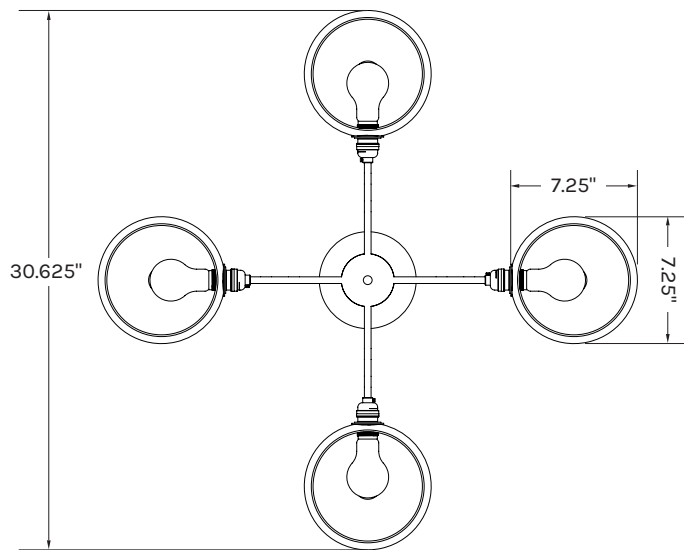

NOTES

1. Dimming compatible.
2. This item is made-to-order with a 16 - 20 week production lead time prior to shipping.
3. Four Arm: Sloped Ceiling canopy available. Please Inquire.
4. Finish samples available upon request.

FOUR ARM CONFIGURATION	ISOMETRIC VIEW
------------------------	----------------

Canopy: 5.5" DIA  
 Drop Height: 36" H (Standard)  
 8" H (Minimum)  
 Diameter: 30.625" DIA  
 Shade: 4.125" H  
 7.25" DIA

+ Please inquire for drops over 36"

	BOTTOM VIEW
--	-------------

FOUR ARM - SLOPED CEILING CANOPY	ISOMETRIC VIEW
----------------------------------	----------------

Canopy: 4.75" DIA x 0.75" H  
 Drop Height: 36" H (Standard)  
 8" H (Minimum)  
 Diameter: 30.625" DIA  
 Shade: 4.125" H  
 7.25" DIA

+ Please inquire for drops over 36"

	ISOMETRIC VIEW
--	----------------

SIX ARM CONFIGURATION	ISOMETRIC VIEW
-----------------------	----------------

Canopy: 5.5" DIA  
 Drop Height: 36" H (Standard)  
 8" H (Minimum)  
 Total Length: 48" L  
 Total Width: 26.5" W  
 Shade: 4.125" H  
 7.25" DIA