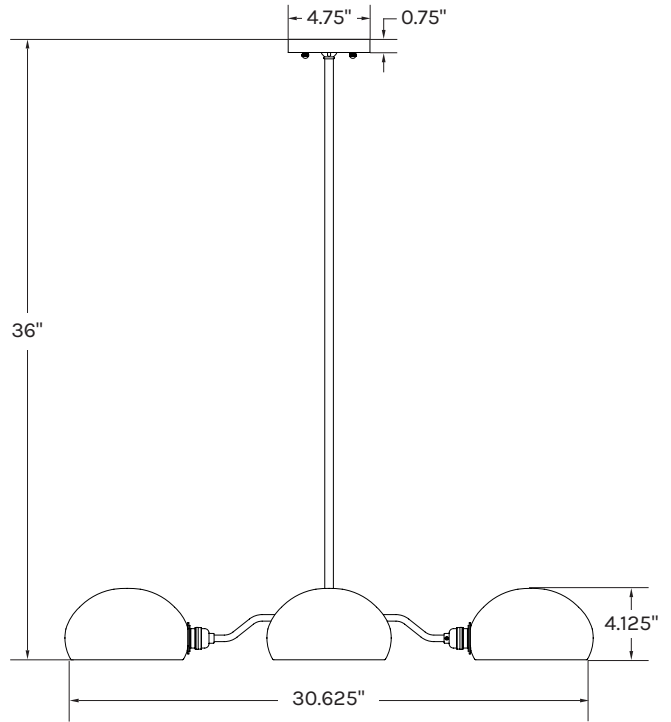

FOUR ARM CONFIGURATION	ISOMETRIC VIEW
------------------------	----------------

Canopy: 5.5" DIA  
 Drop Height: 36" H (Standard)  
 8" H (Minimum)  
 Diameter: 30.625" DIA  
 Shade: 4.125" H  
 7.25" DIA

+ Please inquire for drops over 36"

	BOTTOM VIEW
--	-------------

FOUR ARM - SLOPED CEILING CANOPY	ISOMETRIC VIEW
----------------------------------	----------------

Canopy: 4.75" DIA x 0.75" H  
 Drop Height: 36" H (Standard)  
 8" H (Minimum)  
 Diameter: 30.625" DIA  
 Shade: 4.125" H  
 7.25" DIA

+ Please inquire for drops over 36"

	ISOMETRIC VIEW
--	----------------

SIX ARM CONFIGURATION	ISOMETRIC VIEW
-----------------------	----------------

Canopy: 5.5" DIA  
 Drop Height: 36" H (Standard)  
 8" H (Minimum)  
 Total Length: 48" L  
 Total Width: 26.5" W  
 Shade: 4.125" H  
 7.25" DIA