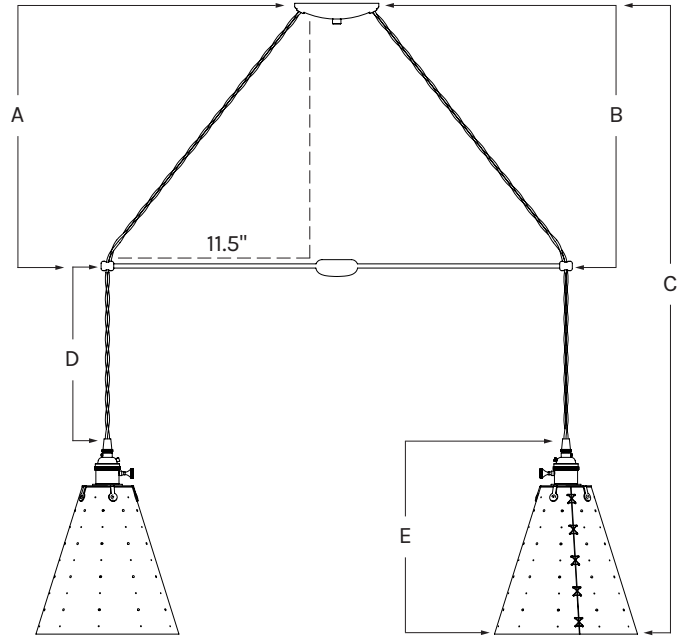

ELSA SYSTEM DROP CALCULATION

STANDARD DROP HEIGHT

36" Overall Drop Height

Each pendant installed on The Elsa System comes with additional cord to allow adjustments to the overall drop as needed.

UPPER DROP CORD LENGTH CALCULATION

$$\text{Upper Drop}^2 + 11.5^2 = \text{Upper Drop Cord Length}^2$$

OVERALL DROP CALCULATION

$$\text{Height of Pendant} + \text{Lower Drop} + \text{Upper Drop} = \text{Overall Drop Height}$$

OVERALL DROP EXAMPLE

$$\text{Height of Pendant} + \text{Lower Drop} + \text{Upper Drop}$$

$$11.75" + 10" + 14.25" = 36"$$

- A Upper Drop Cord Length
- B Upper Drop
- C Overall Drop
- D Lower Drop
- E Pendant Height

DIMENSIONS

Overall:
+ 27" DIA x 22" H (min) - 10' (max)
+ Please inquire for overall drops beyond 10 feet.

Elsa System:
+ Brass Frame: 18" W
+ Puck: 3" DIA
+ Canopy: 5" DIA

Pendant:
+ Shade: 9" H x 3" DIA (top) - 9" DIA (bottom)
+ Cord Length: 10" L
+ Weight: 1.55 lbs