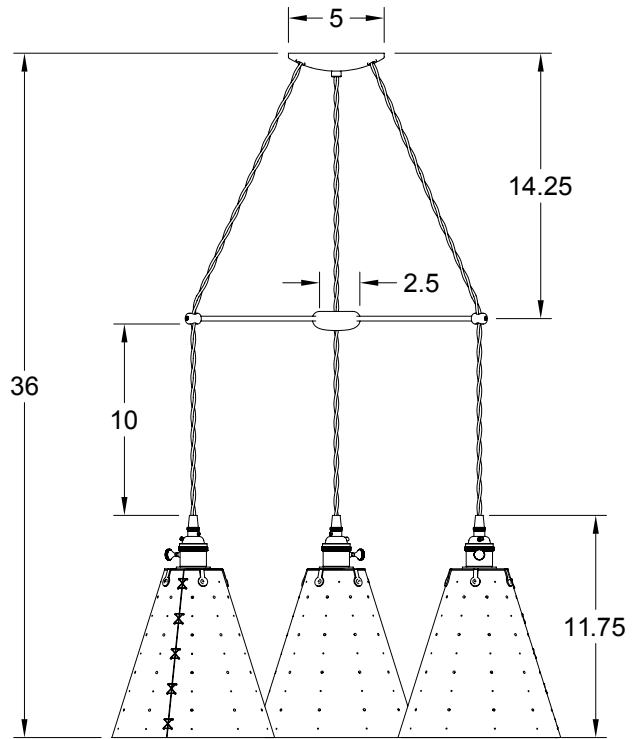

DIMENSIONS

Overall:
+ 27" DIA x 22" H (min) - 10' (max)
+ Please inquire for overall drops beyond 10 feet.

Elsa System:
+ Brass Frame: 18" W
+ Puck: 3" DIA
+ Canopy: 5" DIA

Pendant:
+ Shade: 9" H x 3" DIA (top) - 9" DIA (bottom)
+ Cord Length: 10" L
+ Weight: 1.55 lbs

ISOMETRIC

UNDERSIDE