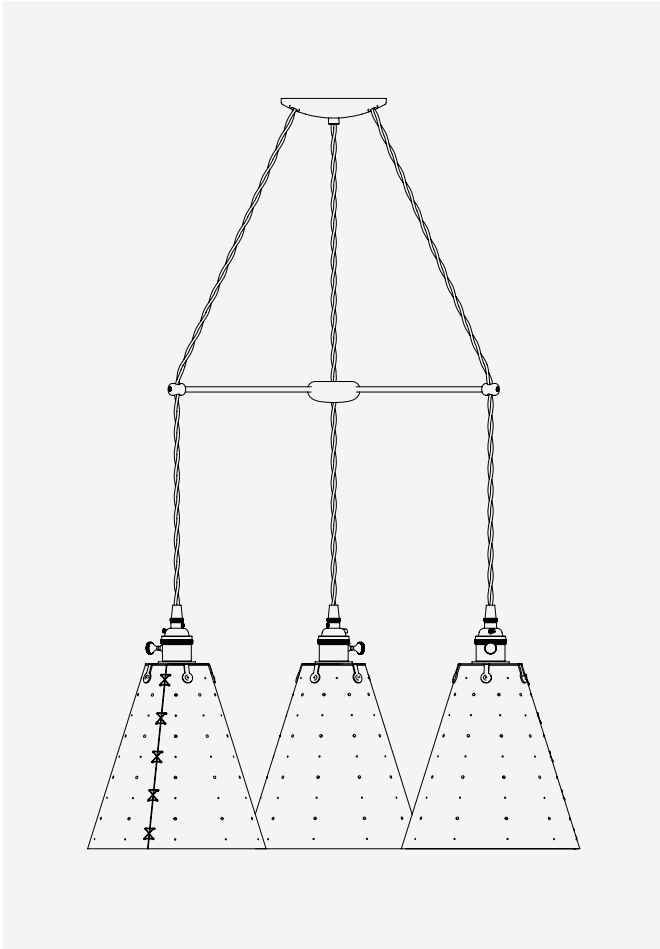

THE ELSA SYSTEM

**Sarah Cone Chandelier -
Triple Round**

SPECIFICATIONS

PUCK

 Natural

CANOPY + FRAMEWORK

 Satin Brass

PENDANT

 Tan

MOUNT Flat ceiling standard mount. Can be adjusted for a sloped ceiling when installing.

MATERIALS Elsa System: Satin Brass, Natural Maple
Pendant: Hand-sewn Tan Leather

LAMPING 3 x E26 base, 120 VAC

NOTES

1. Finish samples are available upon request.
2. Made to order. 4-6 weeks for delivery. Pendants included.
3. The Elsa System ships pre-assembled with a 36" drop. An installation kit and instructions are included allowing you to adjust the drop to the height of your choosing.
4. Lightbulb not included. The Tala Lurra 3-Watt Lightbulb, Tala Porcelain II Lightbulb, Tala Globe 6-Watt Lightbulb or Tala Squirrel Cage 3-Watt Lightbulb can be purchased separately for strong, smooth and warm light.

Overall:
+ 27" DIA x 22" H (min) - 10' (max)
+ Please inquire for overall drops beyond 10 feet.

Elsa System:
+ Brass Frame: 18" W
+ Puck: 3" DIA
+ Canopy: 5" DIA

Pendant:
+ Shade: 9" H x 3" DIA (top) - 9" DIA (bottom)
+ Cord Length: 10" L
+ Weight: 1.55 lbs