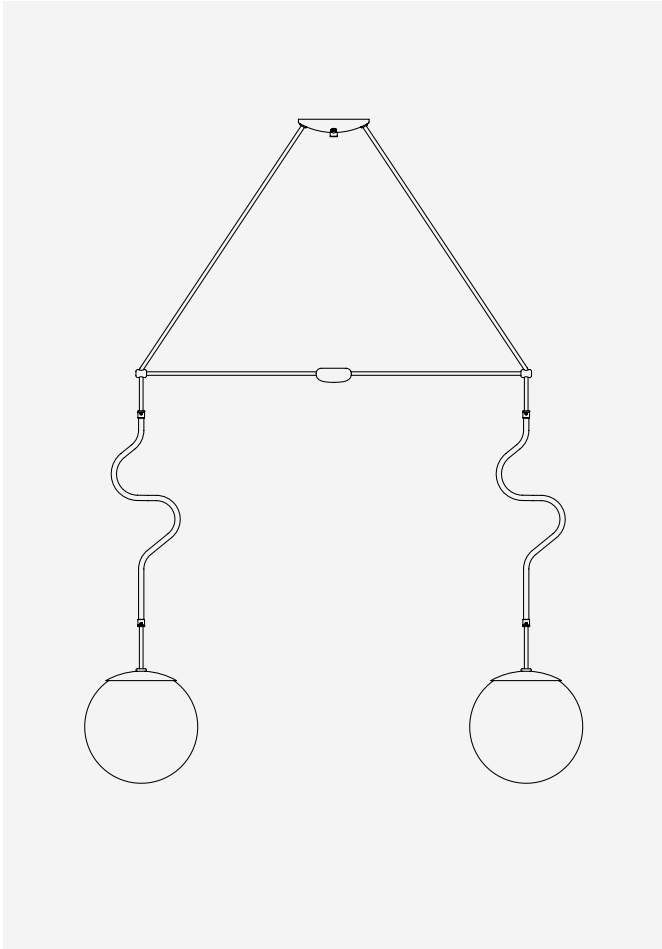

THE ELSA SYSTEM

Lawrence Chandelier - Double

SPECIFICATIONS

PUCK

 Black Walnut

CANOPY + FRAMEWORK

 Satin Brass

PENDANT

 Oil Rubbed Brass

MOUNT Flat ceiling standard mount. Can be adjusted for a sloped ceiling when installing.

MATERIALS Elsa System: Satin Brass, Black Walnut

Pendant: Oil Rubbed Brass, White Glass

LAMPING 2 x E26 base, 120 VAC

ELSA SYSTEM DROP CALCULATION

STANDARD DROP HEIGHT

47" Overall Drop Height

The Elsa System comes pre-assembled for a 47" overall drop with a 10.5" lower drop. Each pendant installed on The Elsa System comes with additional cord to allow adjustments to the overall drop as needed.

DIMENSIONS

Overall:
 + 35.25" L x 8" W x 40" H (min) - 62" H (max)
 + Please inquire for overall drops beyond 62".

Elsa System:
 + Brass Center Bar: 28" L
 + Puck: 2.5" DIA
 + Canopy: 5" DIA

Pendant:
 + Distance from Top of Rod to Bottom of Globe: 28" H
 + Approximate Max Width of Body: 5.5" W
 + Globe: 8" DIA
 + Weight: 2.25 lbs