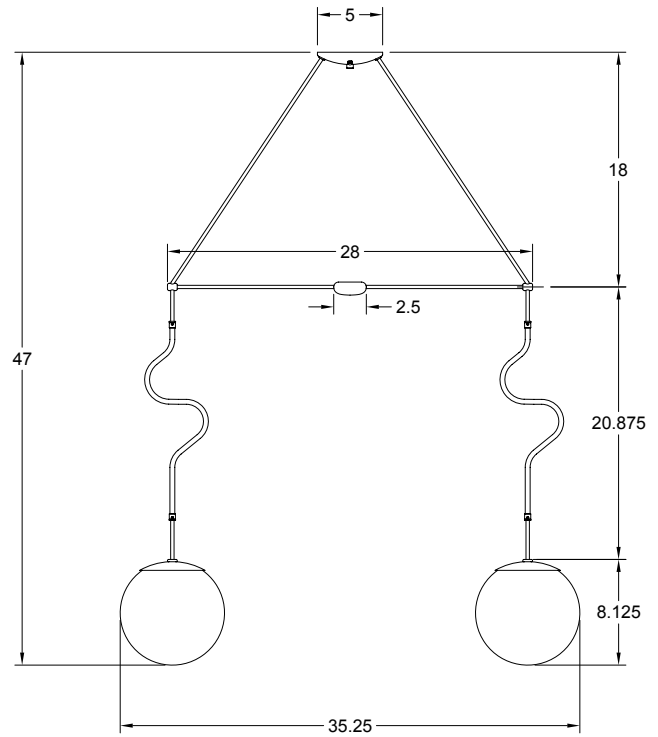

DIMENSIONS

Overall:
+ 35.25" L x 8" W x 40" H (min) - 62" H (max)
+ Please inquire for overall drops beyond 62".

Elsa System:
+ Brass Center Bar: 28" L
+ Puck: 2.5" DIA
+ Canopy: 5" DIA

Pendant:
+ Distance from Top of Rod to Bottom of Globe: 28" H
+ Approximate Max Width of Body: 5.5" W
+ Globe: 8" DIA
+ Weight: 2.25 lbs

ISOMETRIC

UNDERSIDE