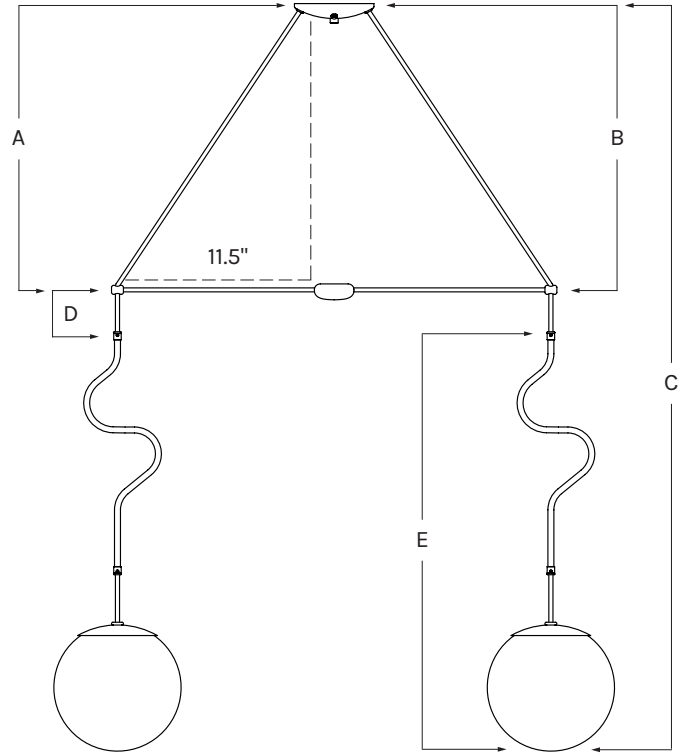

ELSA SYSTEM DROP CALCULATION

STANDARD DROP HEIGHT

47" Overall Drop Height

The Elsa System comes pre-assembled for a 47" overall drop with a 10.5" lower drop. Each pendant installed on The Elsa System comes with additional cord to allow adjustments to the overall drop as needed.

UPPER DROP CORD LENGTH CALCULATION

$$\text{Upper Drop}^2 + 11.5^2 = \text{Upper Drop Cord Length}^2$$

OVERALL DROP CALCULATION

$$\text{Height of Pendant} + \text{Lower Drop} + \text{Upper Drop} = \text{Overall Drop Height}$$

OVERALL DROP EXAMPLE

$$\text{Height of Pendant} + \text{Lower Drop} + \text{Upper Drop}$$

$$28" + 1" + 18" = 47"$$

- A Upper Drop Cord Length
- B Upper Drop
- C Overall Drop
- D Lower Drop
- E Pendant Height

DIMENSIONS

Overall:
 + 35.25" L x 8" W x 40" H (min) - 62" H (max)
 + Please inquire for overall drops beyond 62".

Elsa System:
 + Brass Center Bar: 28" L
 + Puck: 2.5" DIA
 + Canopy: 5" DIA

Pendant:
 + Distance from Top of Rod to Bottom of Globe: 28" H
 + Approximate Max Width of Body: 5.5" W
 + Globe: 8" DIA
 + Weight: 2.25 lbs